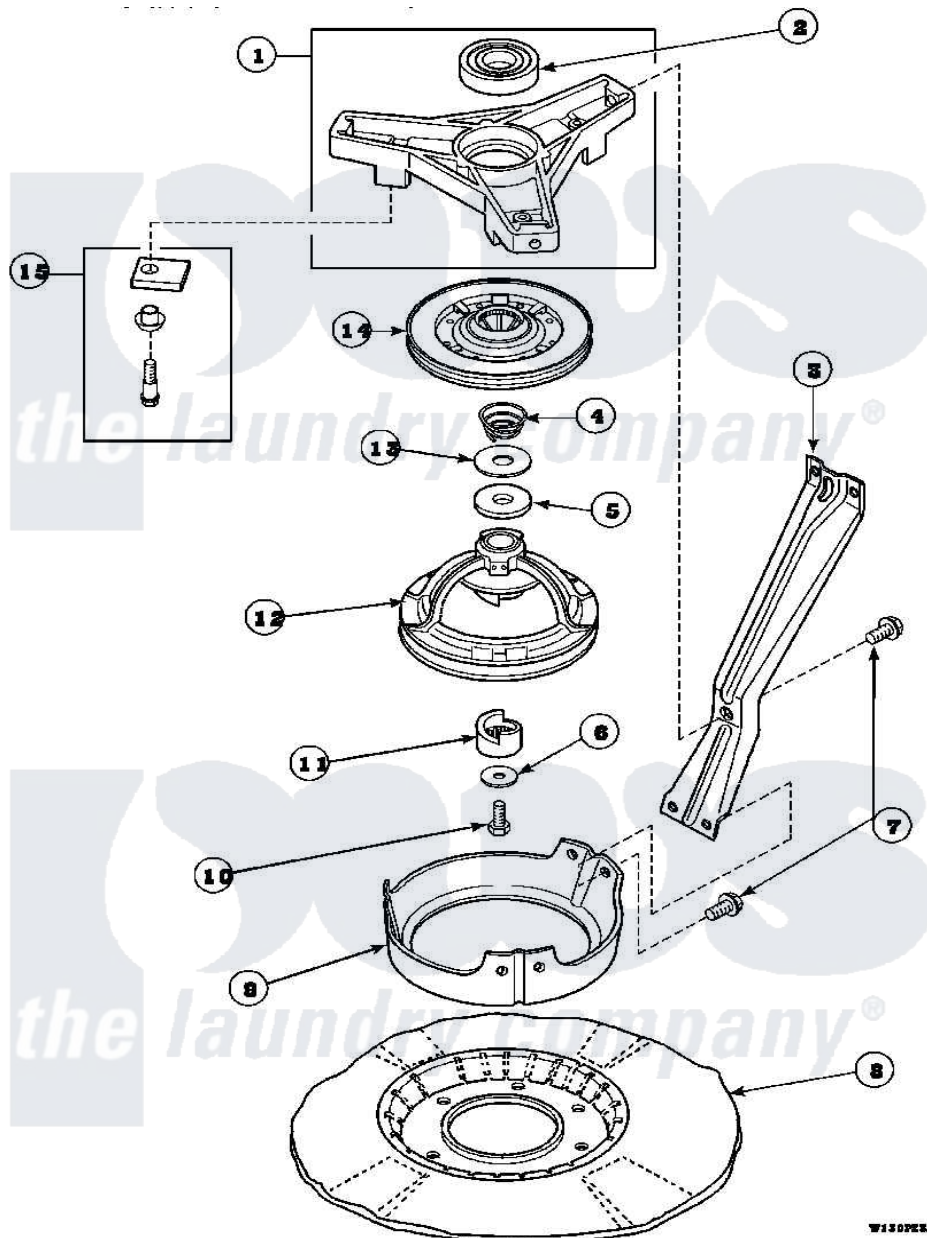

Amana LW6153LM (BOM: PLW6153LMA) 04 - BRG HSG/BRAKE/PULLEY & PIVOT DOME

Amana Residential Amana LW6153LM (BOM: PLW6153LMA) Washer Parts Parts Diagram 04 - BRG HSG/BRAKE/PULLEY & PIVOT DOME
 Click on the part number to view part

Item	Original Part Number	Replaced By	Status	Part Description
1	35746			Assembly, Bearing Housing-L
2	28944R	40004001		Bearing, Main
3	34471		Not Available	LEG,SUPPORT
4	33435			Spring, Conical
5	27015	40063201		Washer, Flat
6	26509	40041501		Washer
7	35369	40128701		Screw, 5/16-18 X .50
8	36599P			Assembly Nut/ Leg Base
"	34434P			Assembly Nut/Leg Base
9	34470			Dome, Pivot
10	27220	40063401		Screw, 1/4-20 x 5/8 Hex
11	27018			Helix
12	34921			Assembly, Pulley-Spin And Agitate
13	35535	40065701		Washer, 2 Odx.63 ID