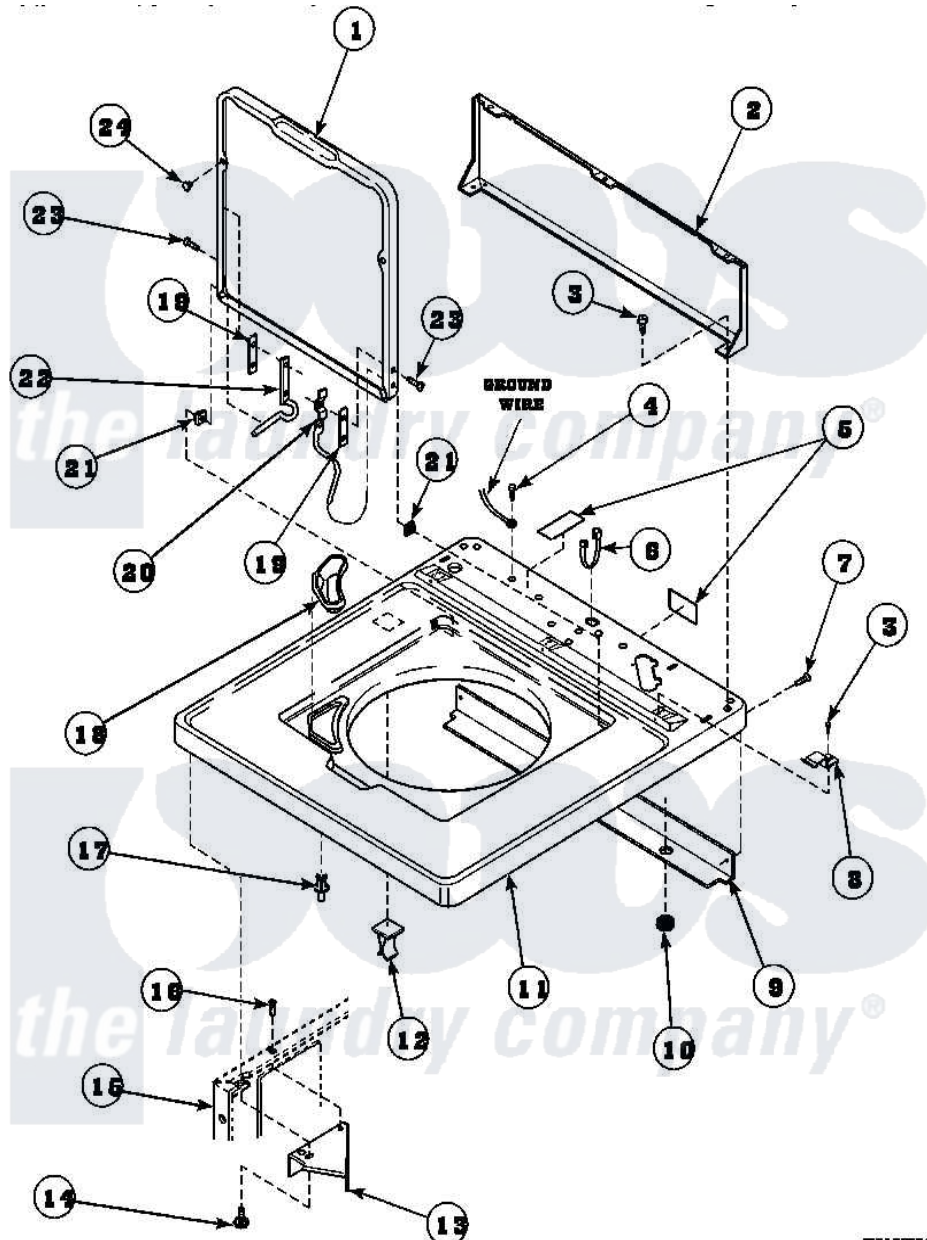

Amana LW6153LM (BOM: PLW6153LMA) 05 - CAB TOP/LOADING DR & CTRL HOOD REAR PAN

Amana Residential Amana LW6153LM (BOM: PLW6153LMA) Washer Parts Parts Diagram 05 - CAB TOP/LOADING DR & CTRL HOOD REAR PAN

Click on the part number to view part

Item	Original Part Number	Replaced By	Status	Part Description
2	34903		Not Available	PANEL, BACK HOOD (USE 37782)
3	23962	W10116760		Screw
4	52909			Screw, 10B-16 X 1/2 HeX
6	21903	211881		Grommet, Cord Part Not Used-Gas Models Only
7	27196	27001200		Screw
8	35887	40063901		Clip, Hold Down
11	34902_P		Not Available	CABINET TOP
12	36519		Not Available	CLIP
13	36034			Bracket, Director-Module
14	Y31644	27001200		Screw
15	34475_P		Not Available	CABINET
16	36035		Not Available	SCREW,8-18X3/8 PHIL FLT HD
17	56534			Barrel, Support

18	34776	Not Available	DISPENSER,BLEACH
19	34338		Gasket, Hinge
20	36437		Hinge, Lid R
21	33446	40008201	Bushing, Hinge
22	36513		Hinge, Left
23	34337	W10119828	Screw, Lid Hinge Mounting
24	21685	40038001	Bumper