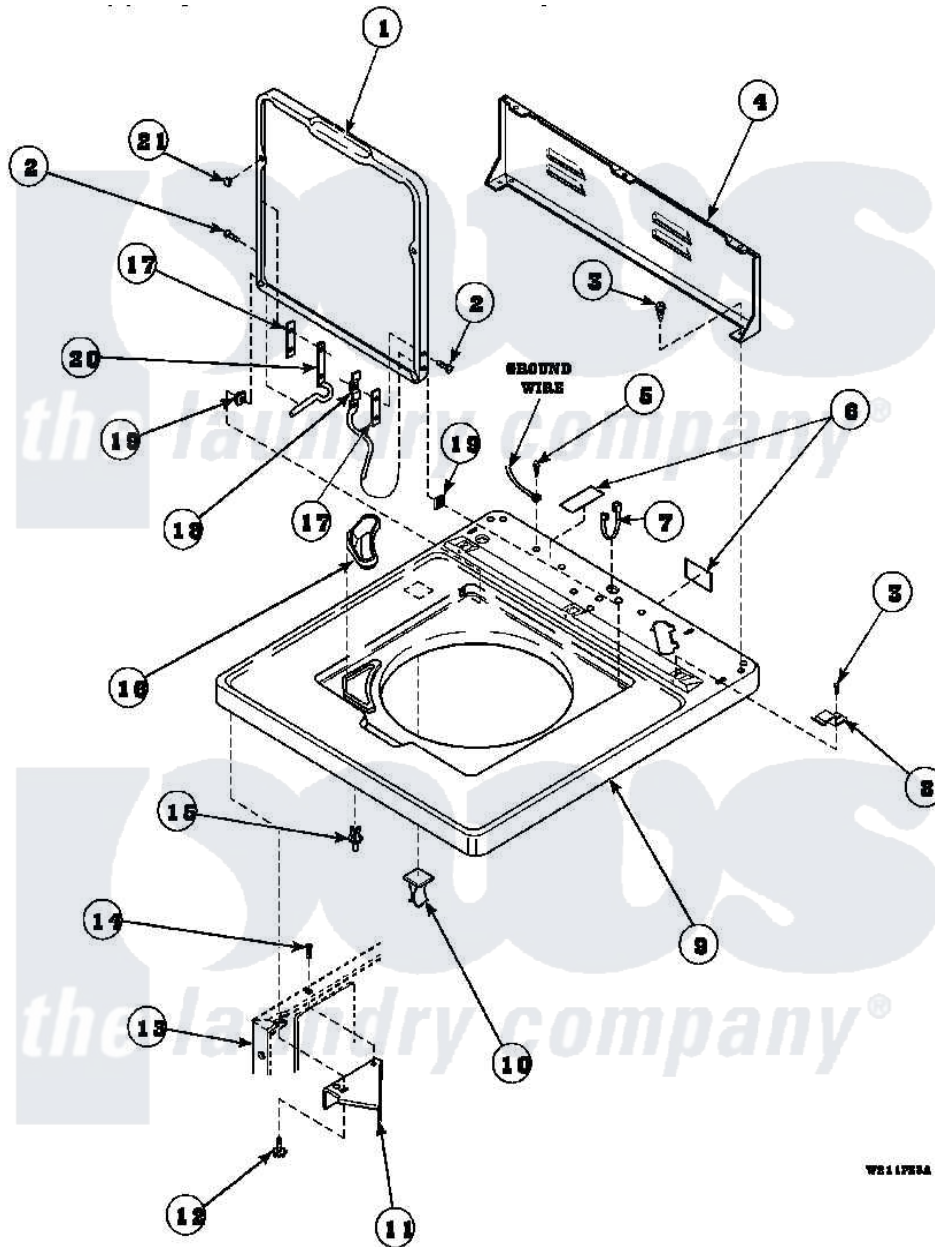

Amana LW6153LM (BOM: PLW6153LMA) 06 - CAB TOP/LOADING DR & CTRL HOOD REAR PAN

WB11793A

Amana Residential Amana LW6153LM (BOM: PLW6153LMA) Washer Parts Parts Diagram 06 - CAB TOP/LOADING DR & CTRL HOOD REAR PAN

[Click on the part number to view part](#)

Item	Original Part Number	Replaced By	Status	Part Description
1	33541_P		Not Available	LOADING DOOR
2	34337	W10119828		Screw, Lid Hinge Mounting
3	23962	W10116760		Screw
4	34903		Not Available	PANEL, BACK HOOD (USE 37782)
5	52909			Screw, 10B-16 X 1/2 HeX
6	24903		Not Available	STICKER,DISCONNECT POW
7	21903	211881		Grommet, Cord Part Not Used-Gas Models Only
8	35887	40063901		Clip, Hold Down
9	34902_P		Not Available	CABINET TOP
10	36519		Not Available	CLIP
11	36034			Bracket, Director-Module
12	Y31644	27001200		Screw
13	34475_P		Not Available	CABINET

14	36035	Not Available	SCREW,8-18X3/8 PHIL FLT HD
15	56534		Barrel, Support
16	34776	Not Available	DISPENSER,BLEACH
17	34338		Gasket, Hinge
18	36437		Hinge, Lid R
19	33446	40008201	Bushing, Hinge
20	36513		Hinge, Left
21	21685	40038001	Bumper
NI	26594P		Grease, Silicone - 2 Oz Tube