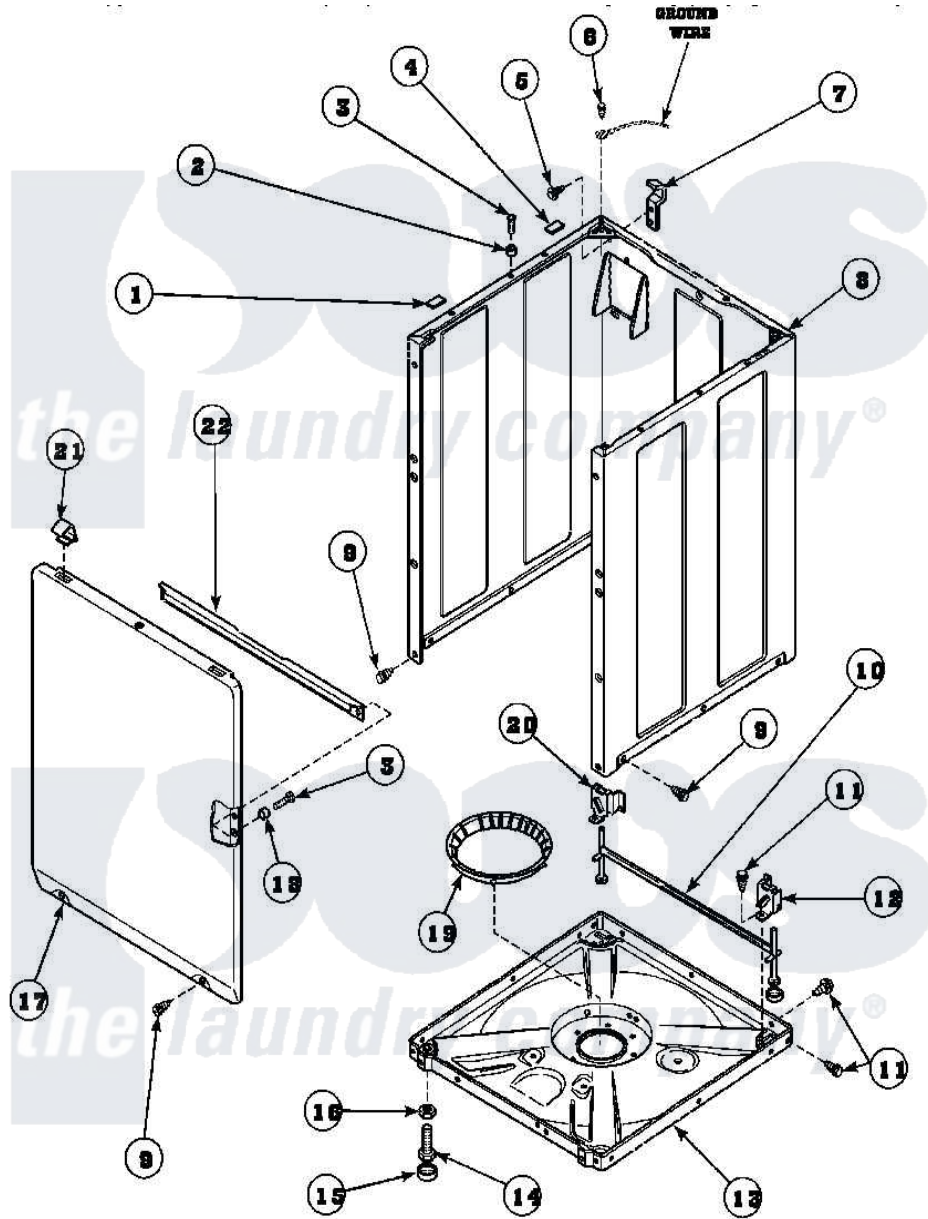

Amana LW6153LM (BOM: PLW6153LMA) 08 - FRONT PANEL, BASE ASSY AND CABINET ASSY

W1142728A

Amana Residential Amana LW6153LM (BOM: PLW6153LMA) Washer Parts Parts Diagram 08 - FRONT PANEL, BASE ASSY AND CABINET ASSY
 Click on the part number to view part

Item	Original Part Number	Replaced By	Status	Part Description
1	Y56128			Pad, Bumper
2	56079	505187		Locator, Panel
3	32671	Y014874		Screw, Idler Arm And Sleeve
4	36226			Pad, Bumper .25
5	34499		Not Available	SCREW, No.10B X 1/4 TAP IN HX
6	23962	W10116760		Screw
7	Y27103			Hinge, Hold-Down Lug
8	34475_P		Not Available	CABINET
9	27196	27001200		Screw
10	34443			Assembly, Leg And Stabilizer
11	35148		Not Available	SCREW, 1/4-14 X 3/8 HX HD
12	36036		Not Available	BRACKET, SLL-RIGHT
13	36599P			Assembly Nut/ Leg Base
"	34434P			Assembly Nut/Leg Base

14	Y34319	22003428	Leg, Adjustable
15	34318	40016001	Foot, Rubber
16	Y21899	40038101	Nut, Leg
17	34656_P		Not Available FRONT PANEL
18	28102		Locator, Panel
19	36108		Not Available SNUBBER PAD & ISOLATOR
20	36037		Bracket, SII-Left
21	35865		Clip, Hold-Down Front Panel
22	Y35097		Not Available BRACE, FRT PNL