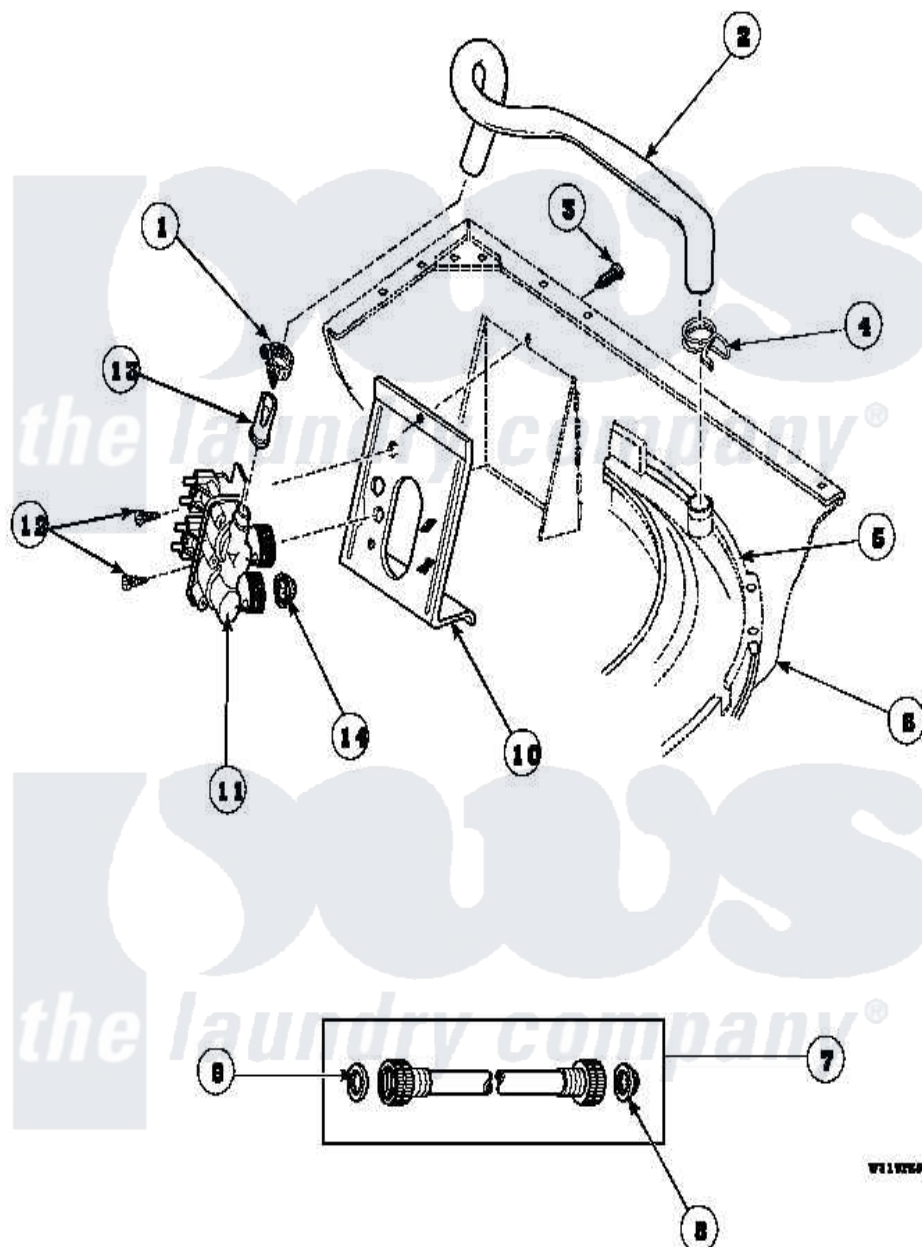

Amana LW6153LM (BOM: PLW6153LMA) 10 - INLET/FILL HOSE/MIXING VLV & MTG BRKT

Amana Residential Amana LW6153LM (BOM: PLW6153LMA) Washer Parts Parts Diagram 10 - INLET/FILL HOSE/MIXING VLV & MTG BRKT
 Click on the part number to view part

Item	Original Part Number	Replaced By	Status	Part Description
1	36801	596669		Clamp, Manifold
2	35874	38155		Hose, Mix Valve To TU
3	33562	27001200		Screw
4	29210			Hose Clamp
5	36025P			Assembly, Tub Coverand Gasket
6	34475_P		Not Available	CABINET
7	20617		Not Available	HOSE, INLET (8 FT)
"	28330P	202860		Inlet Hose Assembly
"	20618	21001467		Hose- 10'
8	28605	22002960		Strainer, Washer Inlet
9	20290	Y013783		Washer, Inlet Hose
10	34972	39407		Bracket, Valve
11	34963	34963P		Valve Mixing Package
12	501086	00767		Screw, 8A X 3/8 HeX Washer

12	301000	30107	Head Tapping
13	34500	22001900	Preventer, Back Flow
14	24122	22002960	Strainer, Washer Inlet