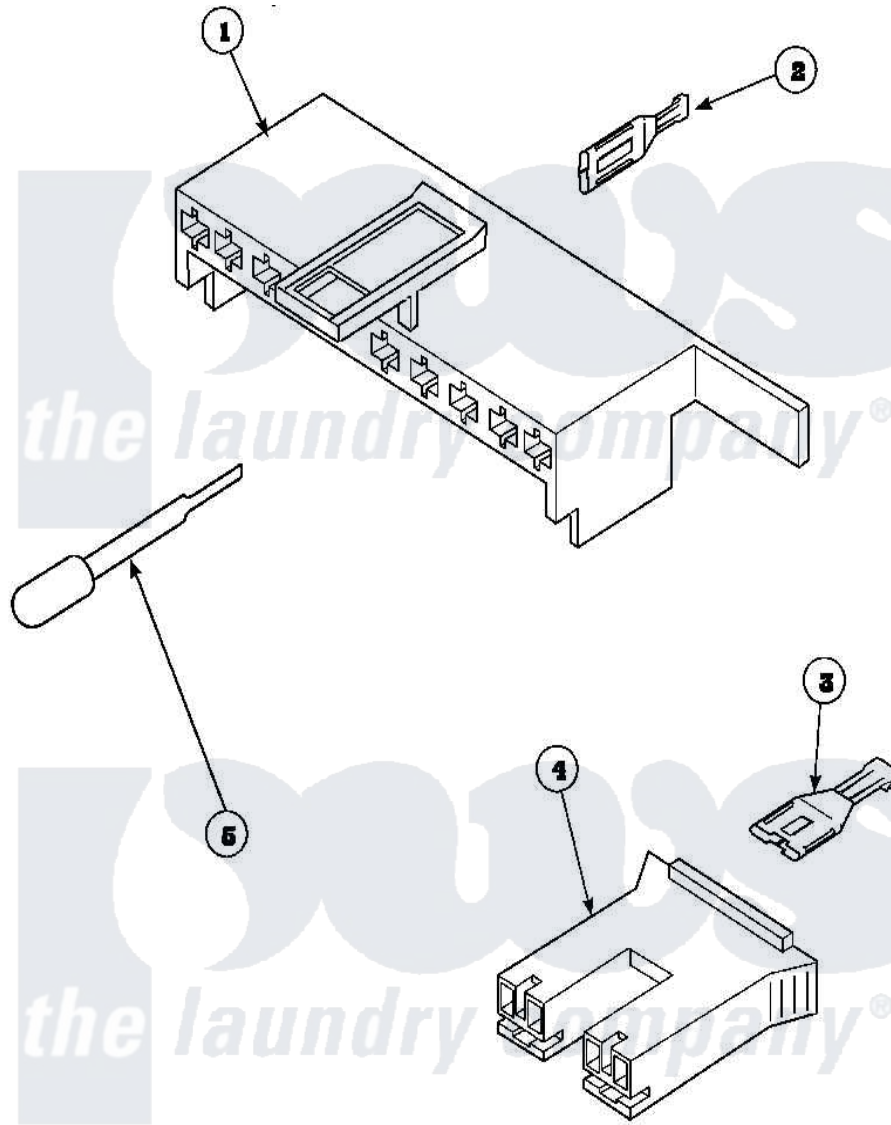

**Amana LW6153LM (BOM: PLW6153LMA) 11 - MIXING VLV, CONN
BLOCKS, TERM, EXTRACTOR**

Amana Residential Amana LW6153LM (BOM: PLW6153LMA) Washer Parts Parts Diagram 11 - MIXING VLV, CONN
BLOCKS, TERM, EXTRACTOR
Click on the part number to view part

Item	Original Part Number	Replaced By	Status	Part Description
1	34677			10 Circuit Plug
2	Y00188			Molex Terminal
3	Y00121		Not Available	SPADE TERMINAL(12 GAUGE) (1/4 INCH-(2) 18 GAUGE WIRES O
4	34676			Plug
"	34675		Not Available	PLUG
5	283P4			Terminal Extractor Tool
NI	36484			Harness Hood
"	36278			Harness, Wire