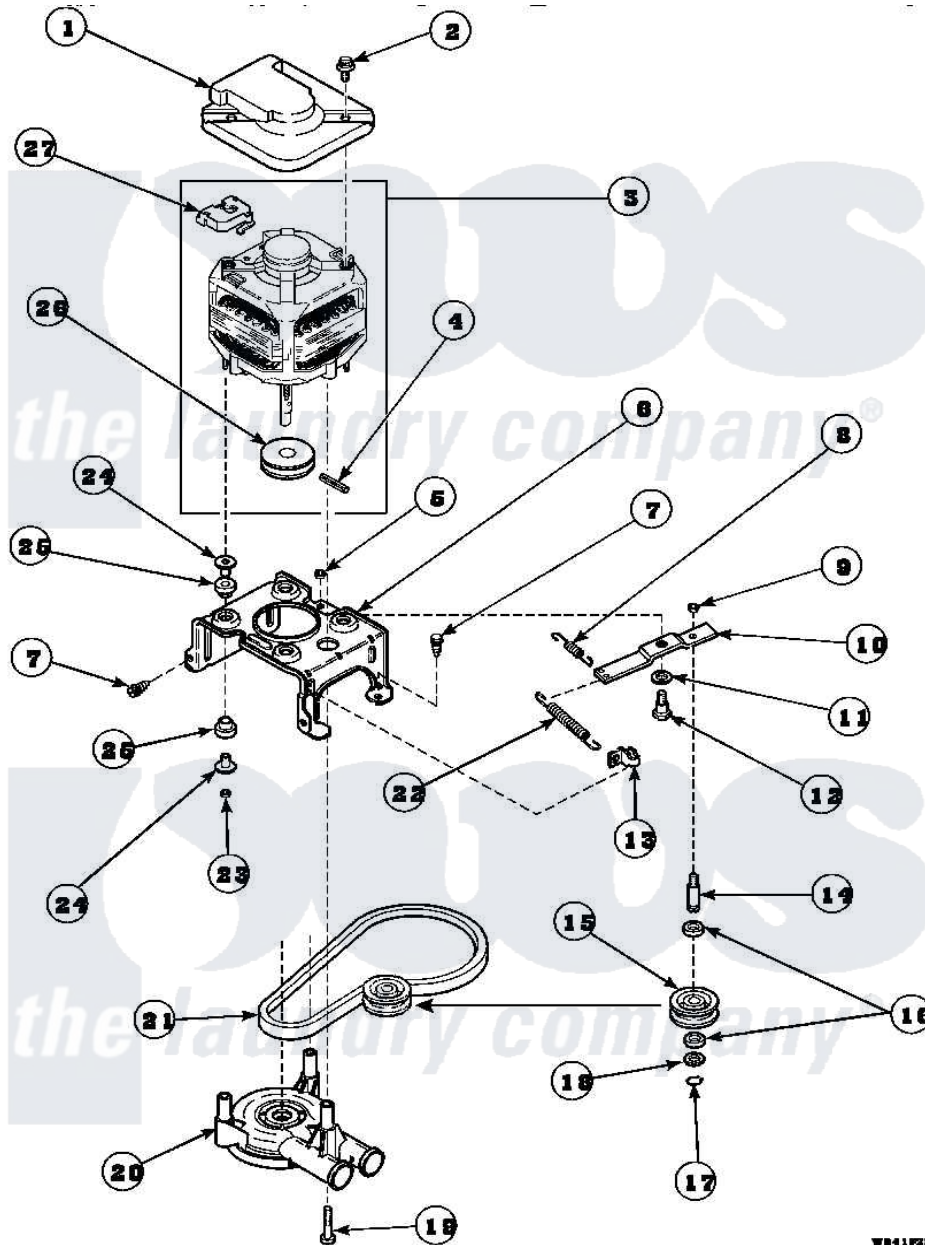

Amana LW6153LM (BOM: PLW6153LMA) 12 - MOTOR, MTG BRKT, BELT, PUMP & IDLER ASSY

WB11P20A

Amana Residential Amana LW6153LM (BOM: PLW6153LMA) Washer Parts Diagram 12 - MOTOR, MTG BRKT, BELT, PUMP & IDLER ASSY
 Click on the part number to view part

Item	Original Part Number	Replaced By	Status	Part Description
1	34754	40112301		Shield, Motor
2	36639	4312464		Screw
3	34571P	27001215		Motor W/Pulley
4	23750			Pin, Roll
5	52566	27001225		Nut, Jam Mid Lock 1/4-20
6	34890		Not Available	BRACKET,MOTOR MOUNT
"	37415P			Kit, Motor Brkt
"	37415	37415P		Kit, Motor Brkt
7	Y31645	27001200		Screw
8	30620		Not Available	SPRING,IDLER LEVER HEL
9	28803	2221070		Clamp, Nylon
10	31054	40041002		Lever, Idler
"	37443	40041002		Lever, Idler
11	81392	40054701		Washer
12	27229	40038901		Screw, 1/4-20

13	28849		Clip, Spring
14	28802		Shaft, Idler
15	28800	Not Available	WHEEL, IDLER
16	Y29443		Washer, Felt
17	23748		Ring, Retaining
18	52549		Washer, 501 ID X3/4 Odx
19	Y34565	40063701	Screw, 10-16 x 1.75
20	36863P	27001233	Pump
21	28808		Belt, Agitate And Spin
22	37366		Spring, Idler
"	37606		Spring, Idler Lever
23	35423	3400029	Nut, Adapter Plate
24	34791		Post, Mount-Motor
25	34788		Mount, Motor
26	27171	Not Available	PULLEY, MOTOR
27	35632	Not Available	SWITCH, MOTOR