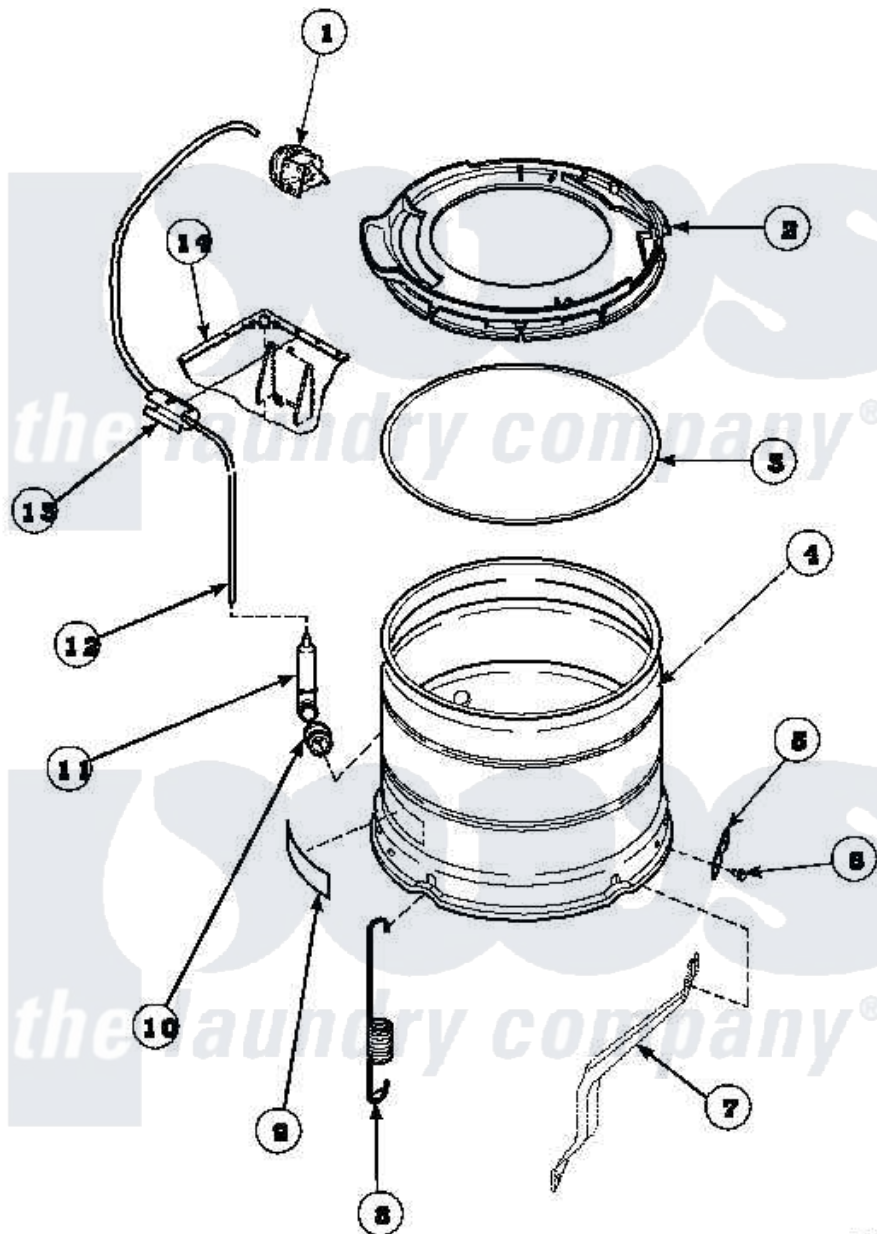

Amana LW6153LM (BOM: PLW6153LMA) 13 - OUTER TUB, COVER AND PRESSURE HOSE

Amana Residential Amana LW6153LM (BOM: PLW6153LMA) Washer Parts Parts Diagram 13 - OUTER TUB, COVER AND PRESSURE HOSE

Click on the part number to view part

Item	Original Part Number	Replaced By	Status	Part Description
1	36045	40055101		Switch, Pressure
2	36025P			Assembly, Tub Cover and Gasket
3	32857			Gasket, Tub Cover Small
4	34438P			Assembly, Outer Tub
5	27926			Plate, Leg .063
6	35369	40128701		Screw, 5/16-18 X .50
7	34471		Not Available	LEG,SUPPORT
8	35948			Spring, Leg-Large Tub
9	500049		Not Available	STICKER
10	29175	40037801		Grommet
11	30907	40008501		Assembly, Pressure Bulb
12	29213	39125		Tubing 31
13	36985		Not Available	CLIP, HOSE
14	34475_P		Not Available	CABINET