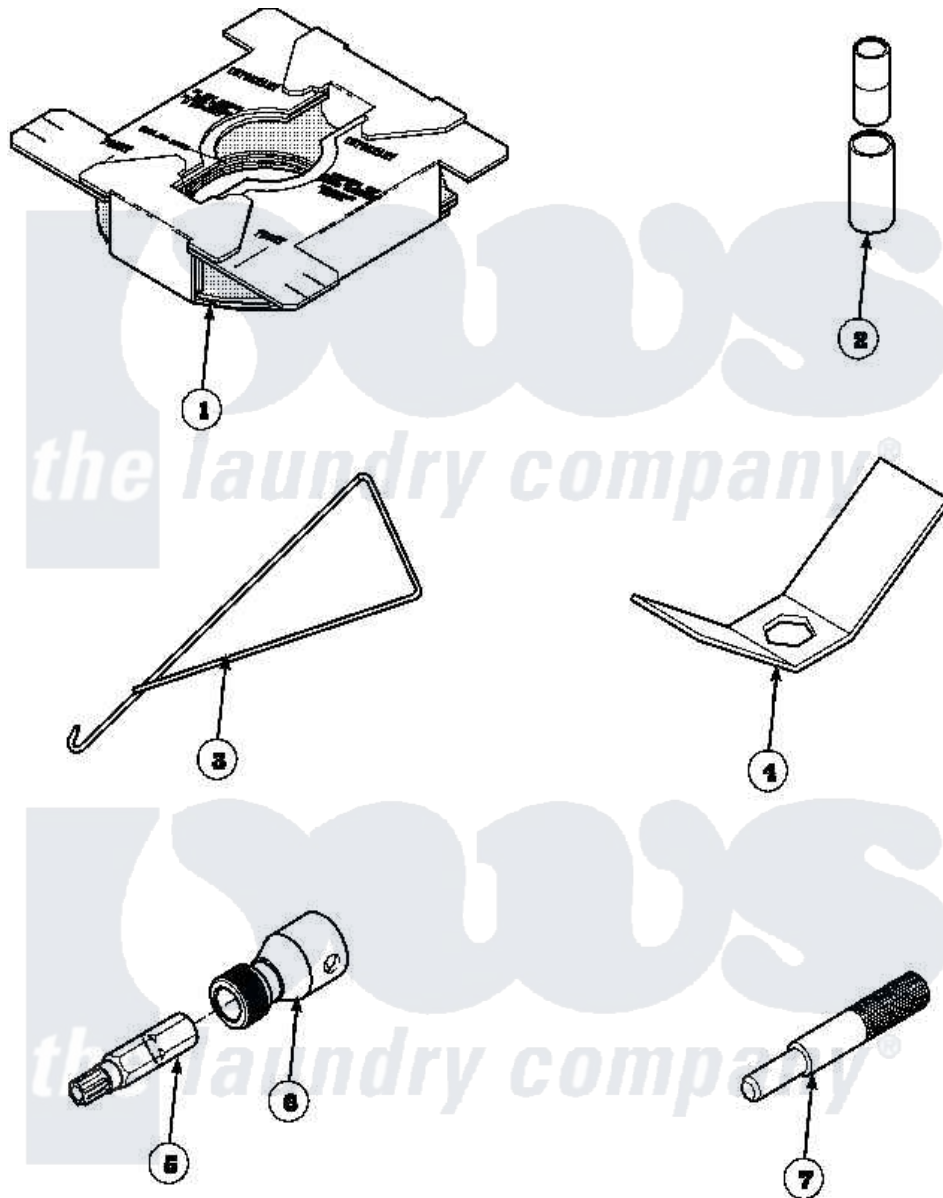

Amana LW6153LM (BOM: PLW6153LMA) 16 - SPECIAL TOOLS

Amana Residential Amana LW6153LM (BOM: PLW6153LMA) Washer Parts Parts Diagram 16 - SPECIAL TOOLS
 Click on the part number to view part

W1030588

Item	Original Part Number	Replaced By	Status	Part Description
1	36926		Not Available	BRACE, SHIPPING
2	242P4			Installer, Spring
3	289P4	321P4		Hook, Spring
4	237P4	306P4		Hex Wrench
5	282P4			T25 Tamper Resistant Bit
6	24161			Torx Bit Holder
7	305P4		Not Available	TOOL, TRANSMISSION PI
NI	555P3	725P3		Kit