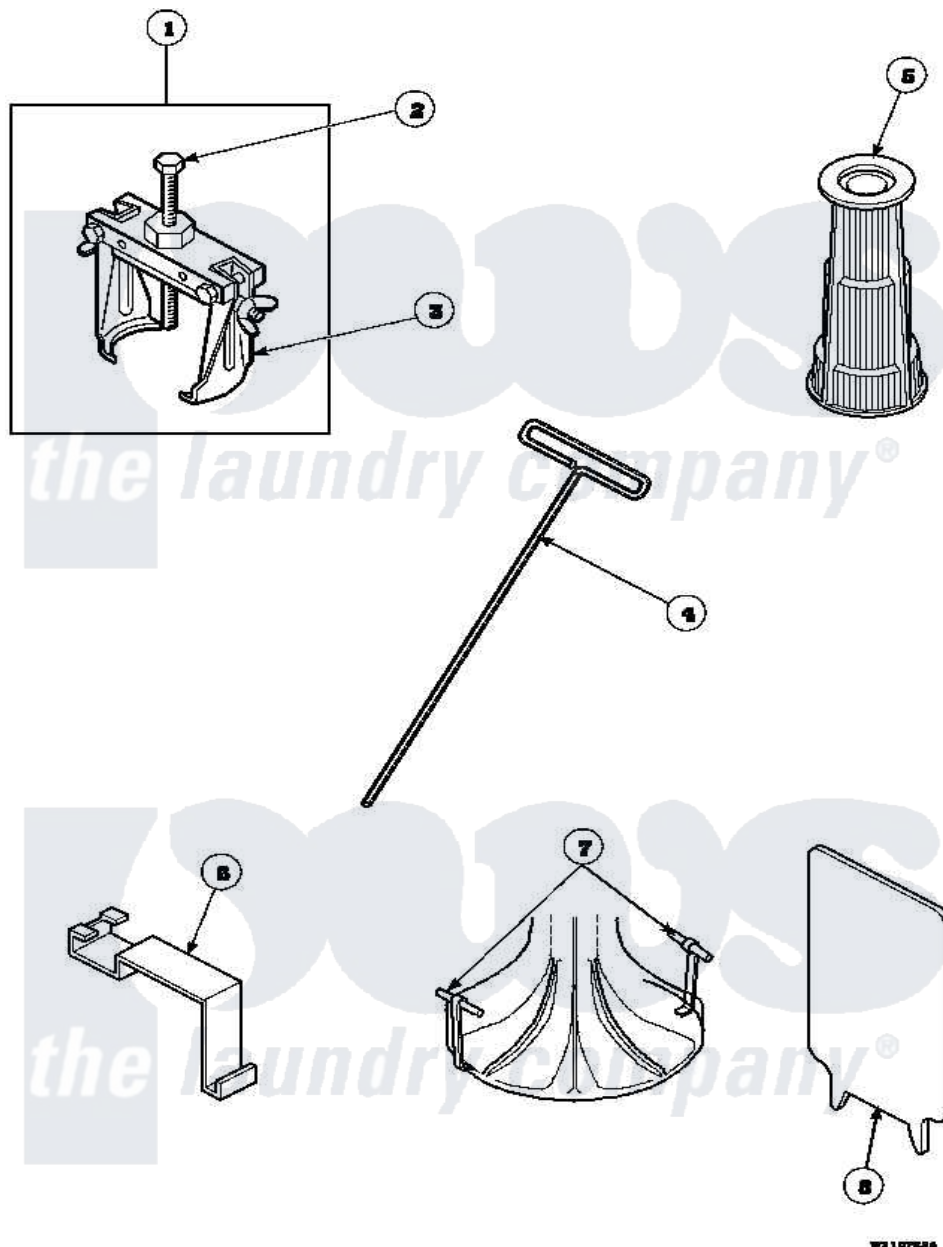

Amana LW6153LM (BOM: PLW6153LMA) 17 - SPECIAL TOOLS

Amana Residential Amana LW6153LM (BOM: PLW6153LMA) Washer Parts Parts Diagram 17 - SPECIAL TOOLS

[Click on the part number to view part](#)

Item	Original Part Number	Replaced By	Status	Part Description
1	294P4			Bell Tool
2	294P4B			Drive Bell Bolt
3	294P4A			Jaw, Drive Bell Tool
4	291P4		Not Available	WRENCH, T - ALLEN
5	293P4			Seal Tool
6	273P4			Tub Cover Gasket Tool
7	254P4P			Agitator Hooks
8	272P4			Tool, Lid Switch Instal
NI	555P3	725P3		Kit