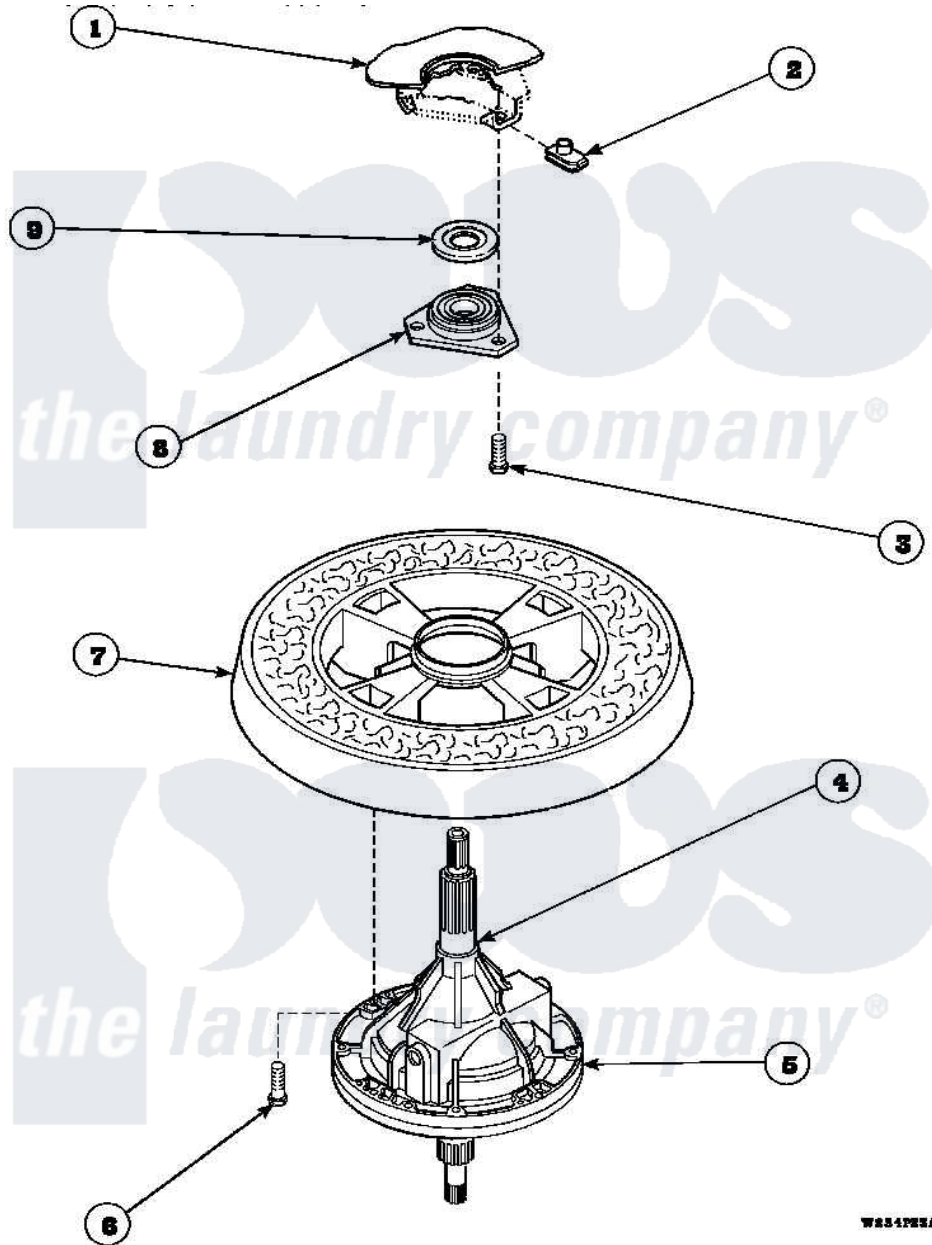

Amana LW6153LM (BOM: PLW6153LMA) 19 - TRANSMISSION ASSY AND BALANCING RING

Amana Residential Amana LW6153LM (BOM: PLW6153LMA) Washer Parts Parts Diagram 19 - TRANSMISSION ASSY AND BALANCING RING

Click on the part number to view part

Item	Original Part Number	Replaced By	Status	Part Description
1	34438P			Assembly, Outer Tub
2	27222			Nut, Retainer 5/16-18
3	36991	3400500		Bolt, 3405245 5/16-18 X 3/4
4	27604P			Never-Seeze 1 Oz Tube
5	34526P			Assembly, Transmission
6	37047		Not Available	SCREW, CAP
7	34731		Not Available	ASSY,BALANCE RING-COMPL
8	27182	40004201P		Main Bearing Assembly
9	27187			Flinger