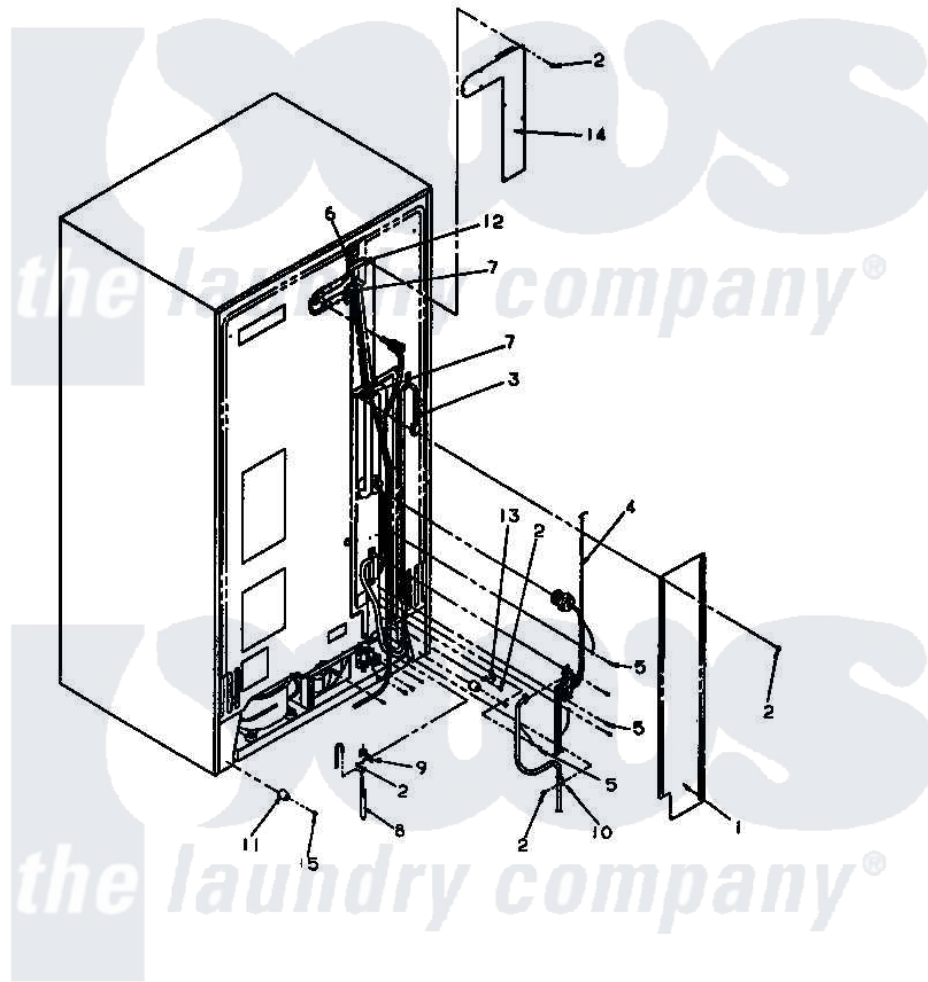

**Amana LW6153WB (BOM: PLW6153WB) 10 - GRAPHIC PANEL, CTRL
MTG PLATE AND CTRLS**

Back Unit

Amana [Residential Amana LW6153WB \(BOM: PLW6153WB\) Washer Parts](#) Parts Diagram 10 - GRAPHIC PANEL, CTRL
MTG PLATE AND CTRLS
[Click on the part number to view part](#)

Item	Original Part Number	Replaced By	Status	Part Description
1	Y34826		Not Available	DIFFUSER,LAMP-CLEAR
3	23962	W10116760		Screw
4	34904	489355		Screw, 8 X 1/2
6	501086	90767		Screw, 8A X 3/8 HeX Washer Head Tapping
8	34903		Not Available	PANEL, BACK HOOD (USE 37782)
9	34902P		Not Available	TOP
10	34281		Not Available	CONTROL MOUNTING PLATE
17	36045	40055101		Switch, Pressure