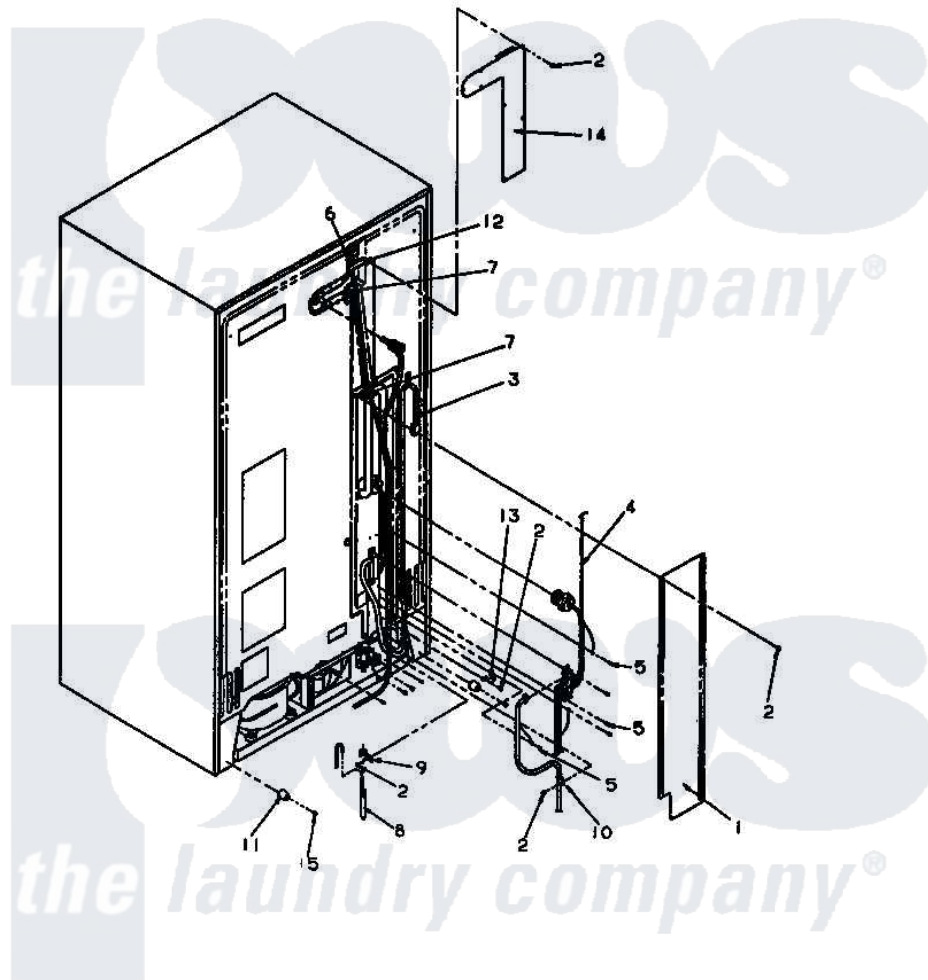

**Amana LW6153WB (BOM: PLW6153WB) 13 - GRAPHIC PANEL, CTRL  
MTG PLATE AND CTRLS**

**Back Unit**

Amana Residential Amana LW6153WB (BOM: PLW6153WB) Washer Parts Parts Diagram 13 - GRAPHIC PANEL, CTRL  
MTG PLATE AND CTRLS

[Click on the part number to view part](#)

Item	Original Part Number	Replaced By	Status	Part Description
1	34823		Not Available	COVER, TOP
2	23962	<a href="#">W10116760</a>		Screw
3	Y34826		Not Available	DIFFUSER,LAMP-CLEAR
4	34904	<a href="#">489355</a>		Screw, 8 X 1/2
6	501086	<a href="#">90767</a>		Screw, 8A X 3/8 HeX Washer Head Tapping
7	34815		Not Available	PANEL, END R.H. (BLK)
8	34903		Not Available	PANEL, BACK HOOD (USE 37782)
9	34902P		Not Available	TOP
10	34821		Not Available	CONTROL MOUNTING PLATE
14	<a href="#">34816</a>			Panel, End