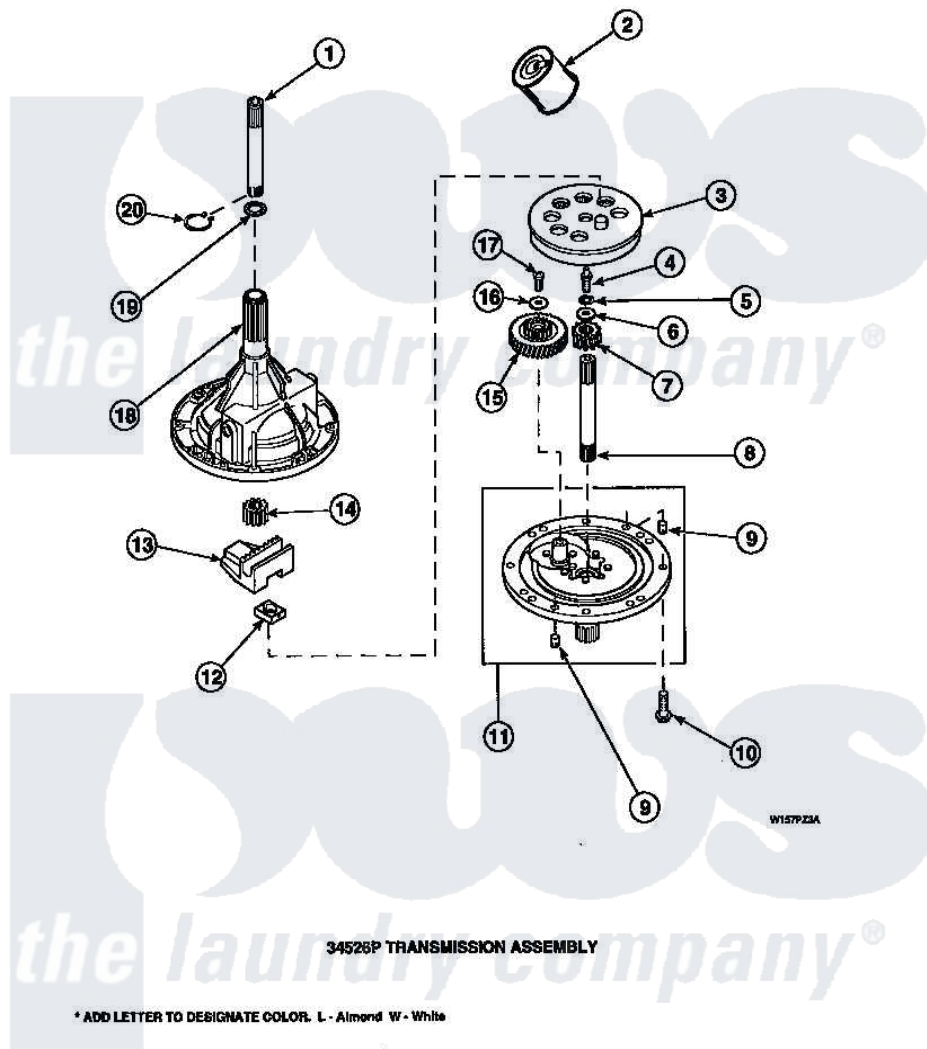

Amana LW6153WB (BOM: PLW6153WB A) 01 - 34526P TRANSMISSION ASSY

Amana Residential Amana LW6153WB (BOM: PLW6153WB A) Washer Parts Parts Diagram 01 - 34526P TRANSMISSION ASSY
 Click on the part number to view part

Item	Original Part Number	Replaced By	Status	Part Description
1	Y36570			Shaft, Output
2	27243P			Oil, CW Transmission F-
3	26577			Assembly, Gear And Stud
4	27030		Not Available	SCREW, 1/4-20 SPECIAL
5	21456			Lockwasher, 1/4 Intshkp
6	26509	40041501		Washer
7	36562			Pinion, Drive
8	34853			Shaft, Input
9	27172			Pin, Dowel
10	32814		Not Available	SCREW, 1/4-20X7/8 SERRA
11	38290			Assembly, Cover
12	26493			Slide
13	Y31526			Rack
14	27003			Pinion, Agitator
15	29161			Gear, Reduction

16	29260	Not Available	WASHER
17	29273		Screw, 1/4-20 X 3/8
18	33223	Not Available	ASSY, TRANSMISSION CASE
19	35092		Washer, 3628id X 1.00 X .056
20	27197		Ring, Retaining
NI	37577P	Not Available	SEALANT