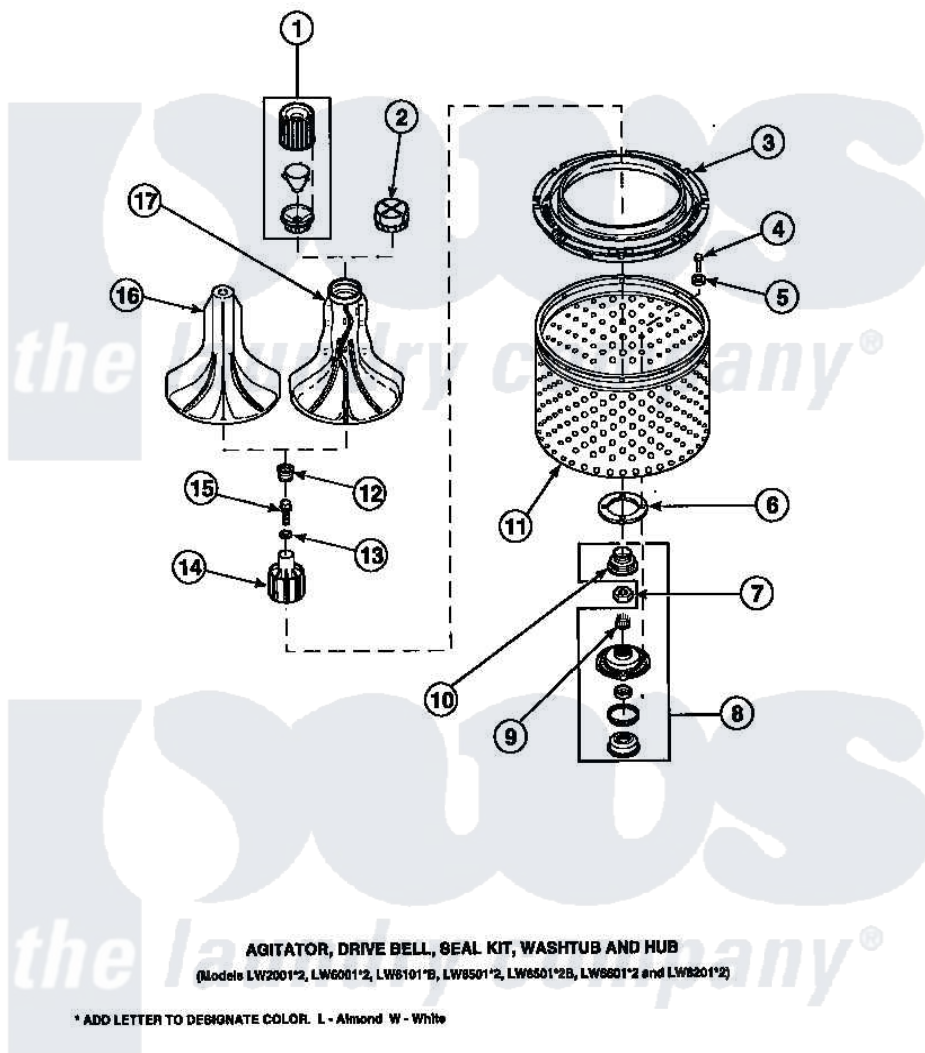

# Amana LW6153WB (BOM: PLW6153WB A) 02 - AGITATOR/DRIVE BELL/SEAL KIT/TUB & HUB

Amana Residential Amana LW6153WB (BOM: PLW6153WB A) Washer Parts Parts Diagram 02 - AGITATOR/DRIVE BELL/SEAL KIT/TUB & HUB  
 Click on the part number to view part

Item	Original Part Number	Replaced By	Status	Part Description
1	36542	<a href="#">40002101W</a>		Assembly, Fabric Softner
2	<a href="#">36515</a>			Cap, Agitator
3	<a href="#">35035</a>			Guard, Clothes
4	27202	<a href="#">W10116787</a>		Screw
5	<a href="#">28094</a>			Gasket
6	27125	<a href="#">39122</a>		Gasket, Washtub
7	Y29220	<a href="#">40016301</a>		Nut, Lock
8	495P3	<a href="#">R9900552</a>		Hub And Seal
9	29728	<a href="#">40008301</a>		Insert, Spline
10	36425	<a href="#">40016101</a>		Seal, Bell Drive
11	<a href="#">34521P</a>			Assembly, Tub
12	36511	<a href="#">40008401</a>		Plug, Bell
13	<a href="#">36472</a>			O-Ring
14	36443P	<a href="#">R9900189</a>		Kit, Drive Bell And Seal
15	34288	<a href="#">40065102</a>		Screw, Shoulder 1/4