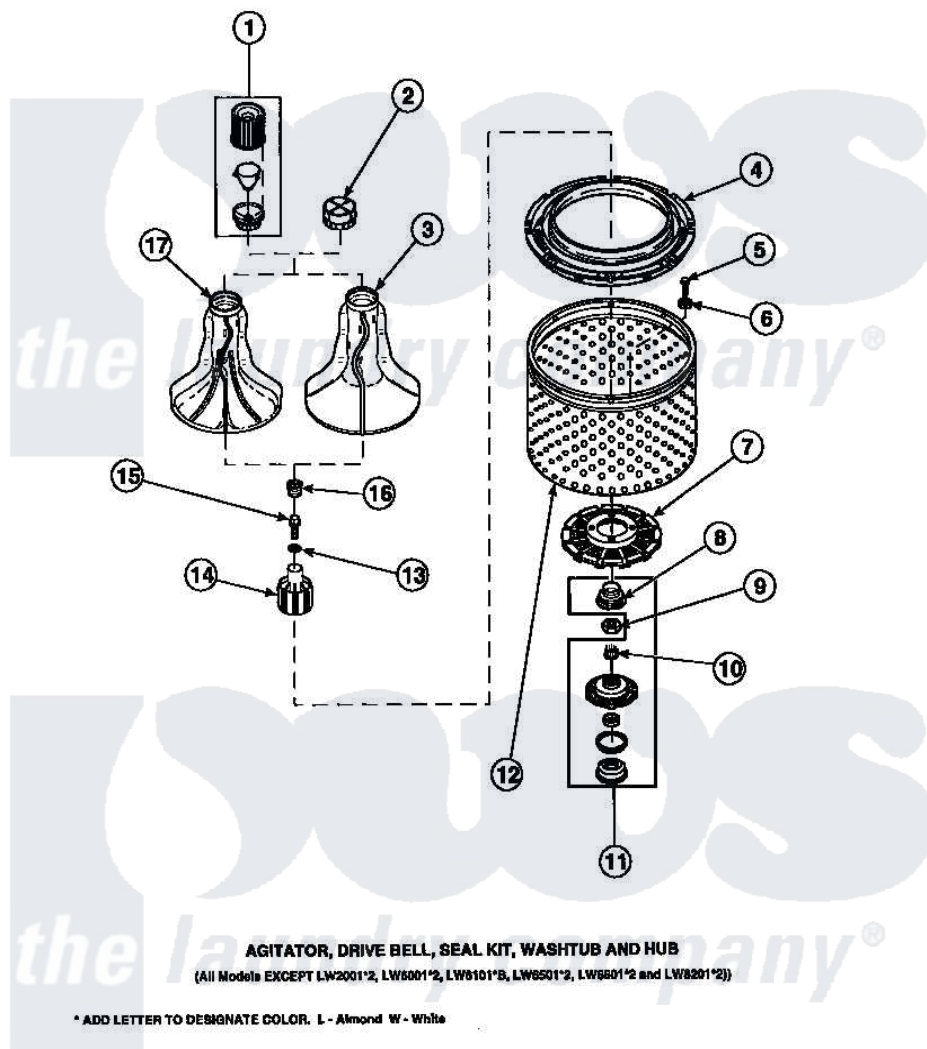

Amana LW6153WB (BOM: PLW6153WB A) 03 - AGITATOR/DRIVE BELL/SEAL KIT/TUB & HUB

Amana Residential Amana LW6153WB (BOM: PLW6153WB A) Washer Parts Parts Diagram 03 - AGITATOR/DRIVE BELL/SEAL KIT/TUB & HUB  
 Click on the part number to view part

Item	Original Part Number	Replaced By	Status	Part Description
2	<a href="#">36515</a>			Cap, Agitator
4	<a href="#">35035</a>			Guard, Clothes
5	27202	<a href="#">W10116787</a>		Screw
6	<a href="#">28094</a>			Gasket
8	36425	<a href="#">40016101</a>		Seal, Bell Drive
9	Y29220	<a href="#">40016301</a>		Nut, Lock
10	29728	<a href="#">40008301</a>		Insert, Spline
11	495P3	<a href="#">R9900552</a>		Hub And Seal
12	33501P	<a href="#">R9900144</a>		Kit- Wash
13	<a href="#">36472</a>			O-Ring
15	34288	<a href="#">40065102</a>		Screw, Shoulder 1/4
16	36511	<a href="#">40008401</a>		Plug, Bell
17	33174	<a href="#">40000501W</a>		Agitator, Flex Vane