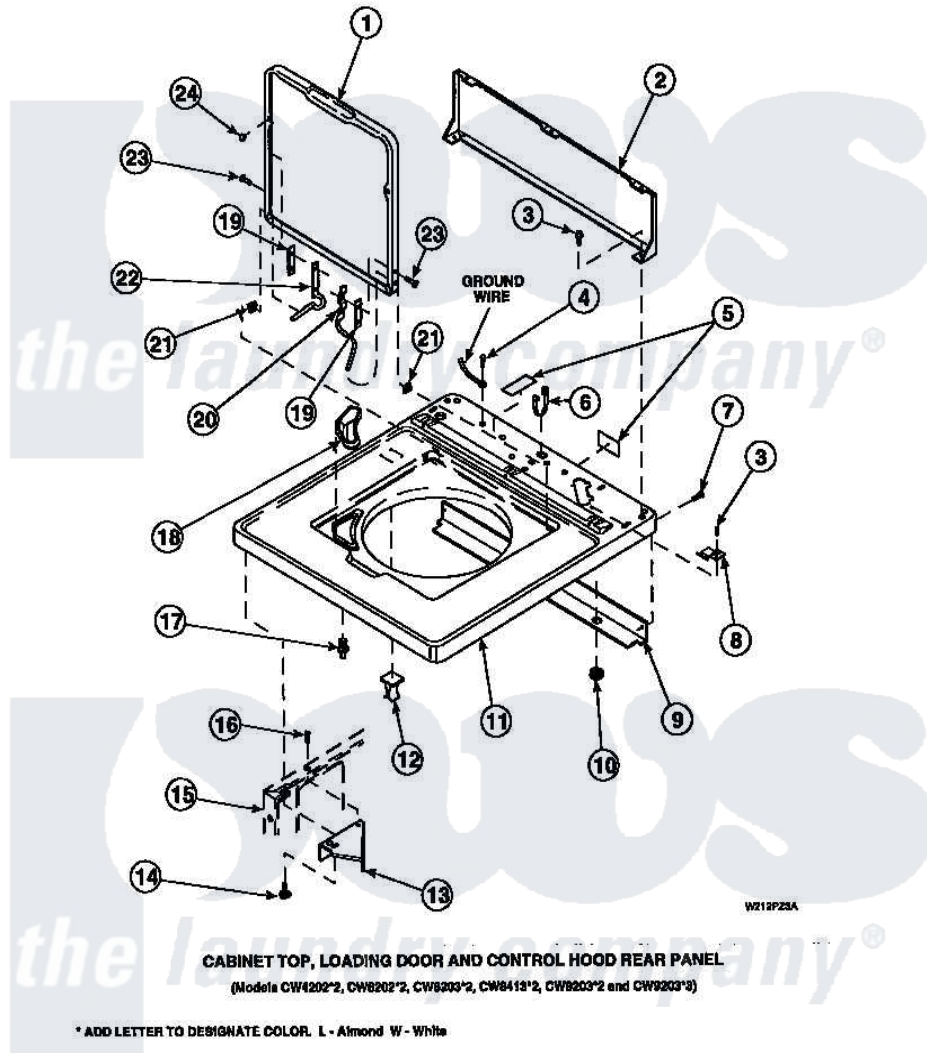

Amana LW6153WB (BOM: PLW6153WB A) 05 - CAB TOP/LOADING DR & CTRL HOOD REAR PAN

Amana [Residential Amana LW6153WB \(BOM: PLW6153WB A\) Washer Parts](#) Parts Diagram 05 - CAB TOP/LOADING DR & CTRL HOOD REAR PAN
 Click on the part number to view part

Item	Original Part Number	Replaced By	Status	Part Description
2	34903		Not Available	PANEL, BACK HOOD (USE 37782)
3	23962	W10116760		Screw
4	52909			Screw, 10B-16 X 1/2 HeX
7	27196	27001200		Screw
8	35887	40063901		Clip, Hold Down
11	34902P		Not Available	TOP
12	36519		Not Available	CLIP
13	36034			Bracket, Director-Module
14	Y31644	27001200		Screw
15	34475P		Not Available	CABINET
16	36035		Not Available	SCREW,8-18X3/8 PHIL FLT HD
17	56534			Barrel, Support
18	34776		Not Available	DISPENSER,BLEACH

19	34338		Gasket, Hinge
20	36437		Hinge, Lid R
21	33446	40008201	Bushing, Hinge
22	36513		Hinge, Left
23	34337	W10119828	Screw, Lid Hinge Mounting
24	21685	40038001	Bumper