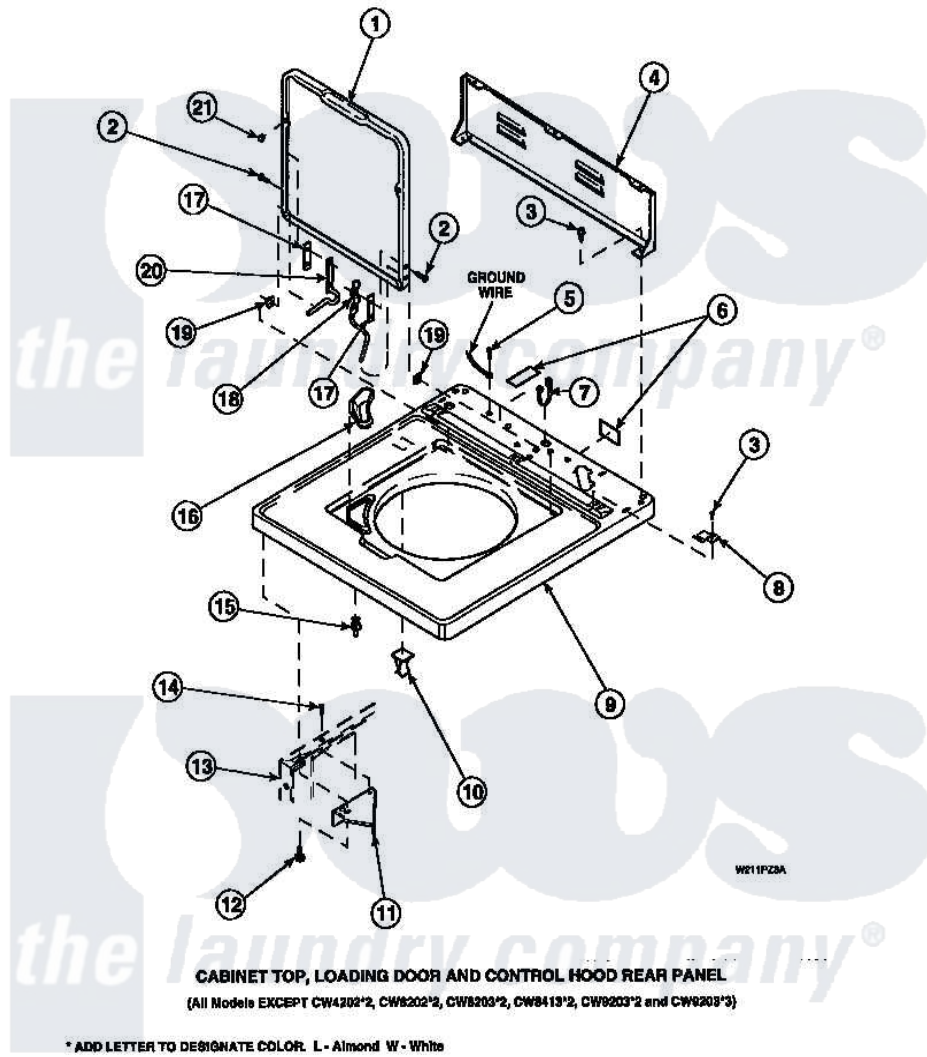

**Amana LW6153WB (BOM: PLW6153WB A) 06 - CAB TOP/LOADING DR & CTRL HOOD REAR PAN**

Amana Residential Amana LW6153WB (BOM: PLW6153WB A) Washer Parts Parts Diagram 06 - CAB TOP/LOADING DR & CTRL HOOD REAR PAN  
 Click on the part number to view part

Item	Original Part Number	Replaced By	Status	Part Description
1	33541P		Not Available	LID
2	34337	<a href="#">W10119828</a>		Screw, Lid Hinge Mounting
3	23962	<a href="#">W10116760</a>		Screw
4	34903		Not Available	PANEL, BACK HOOD (USE 37782)
5	<a href="#">52909</a>			Screw, 10B-16 X 1/2 HeX
6	24903		Not Available	STICKER,DISCONNECT POW
7	10382		Not Available	RELIEF,STRAIN xREPLACE
"	21903	<a href="#">211881</a>		Grommet, Cord Part Not Used-Gas Models Only
8	35887	<a href="#">40063901</a>		Clip, Hold Down
9	34902P		Not Available	TOP
10	36519		Not Available	CLIP
11	<a href="#">36034</a>			Bracket, Director-Module
12	Y31644	<a href="#">27001200</a>		Screw

13	34475P	Not Available	CABINET
14	36035	Not Available	SCREW,8-18X3/8 PHIL FLT HD
15	<a href="#">56534</a>		Barrel, Support
16	34776	Not Available	DISPENSER,BLEACH
17	<a href="#">34338</a>		Gasket, Hinge
18	<a href="#">36437</a>		Hinge, Lid R
19	33446	<a href="#">40008201</a>	Bushing, Hinge
20	<a href="#">36513</a>		Hinge, Left
21	21685	<a href="#">40038001</a>	Bumper
NI	<a href="#">26594P</a>		Grease, Silicone - 2 Oz Tube