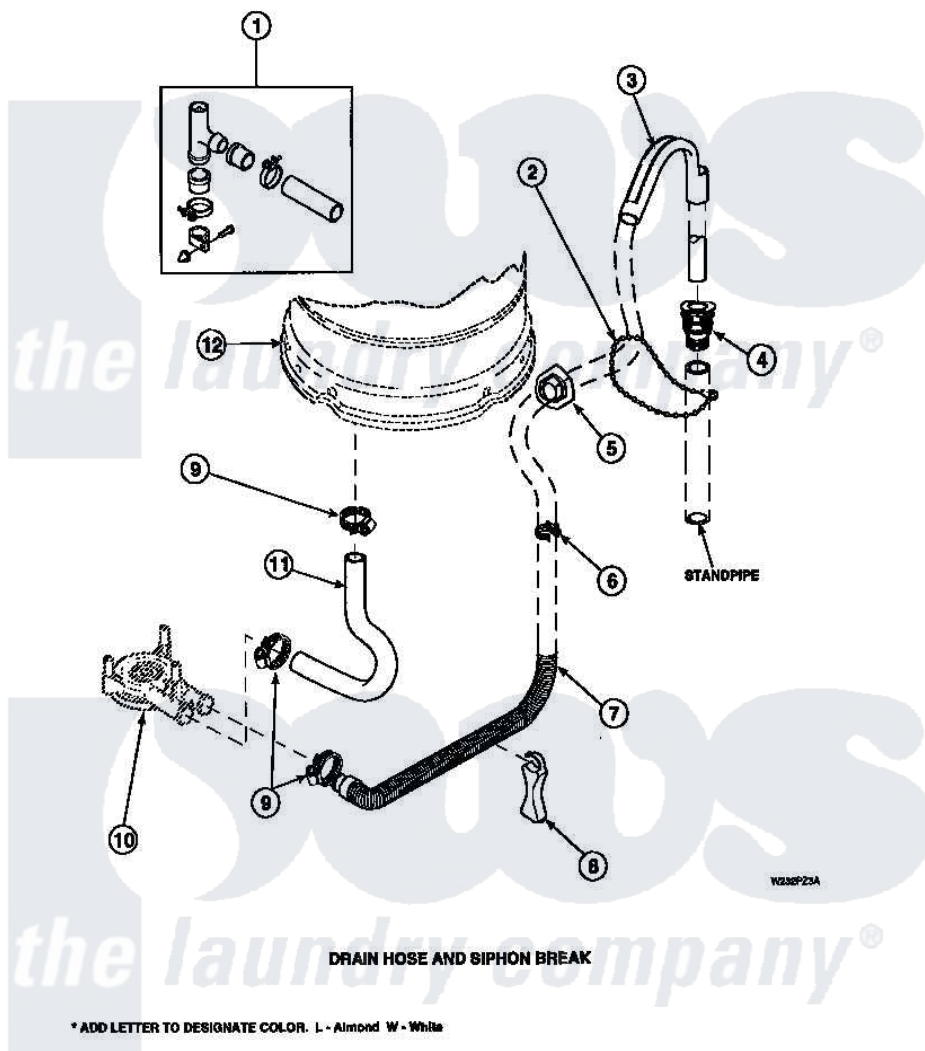

Amana LW6153WB (BOM: PLW6153WB A) 07 - DRAIN HOSE AND SIPHON BREAK

Amana Residential Amana LW6153WB (BOM: PLW6153WB A) Washer Parts Parts Diagram 07 - DRAIN HOSE AND SIPHON BREAK

Click on the part number to view part

Item	Original Part Number	Replaced By	Status	Part Description
1	562P3	76660		Break-Sphn
2	33489	8539404		Tie-Wire
3	33615	22003814		Retainer, Drain Hose
5	32219			Relief, Strain
6	36014			Clip, Retainer-Hose
8	36522			Hose Support
"	35487			Support, Hose
9	36802	285655		Clamp, Hose
10	36863P	27001233		Pump
11	35753			Hose, Tub To Pump-Ddp
"	35752			Hose, Tub To Pump-Ddp
12	34438P			Assembly, Outer Tub
"	34439P			Outer Tub