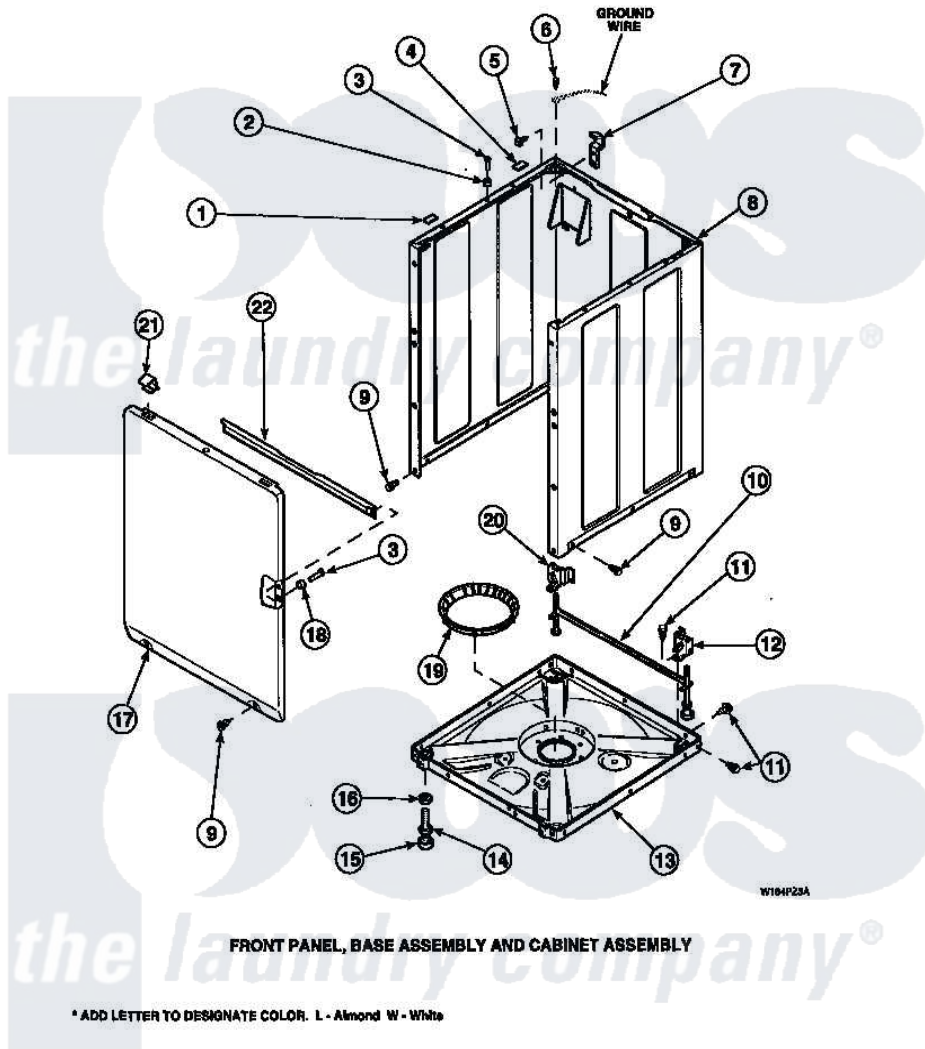

**Amana LW6153WB (BOM: PLW6153WB A) 08 - FRONT PANEL, BASE ASSY AND CABINET ASSY**

Amana Residential Amana LW6153WB (BOM: PLW6153WB A) Washer Parts Parts Diagram 08 - FRONT PANEL, BASE ASSY AND CABINET ASSY  
 Click on the part number to view part

Item	Original Part Number	Replaced By	Status	Part Description
1	<a href="#">Y56128</a>			Pad, Bumper
2	56079	<a href="#">505187</a>		Locator, Panel
3	32671	<a href="#">Y014874</a>		Screw, Idler Arm And Sleeve
4	<a href="#">36226</a>			Pad, Bumper .25
5	34499		Not Available	SCREW, No.10B X 1/4 TAP IN HX
6	23962	<a href="#">W10116760</a>		Screw
7	<a href="#">Y27103</a>			Hinge, Hold-Down Lug
8	34475P		Not Available	CABINET
9	27196	<a href="#">27001200</a>		Screw
10	<a href="#">34443</a>			Assembly, Leg And Stabilier
11	35148		Not Available	SCREW, 1/4-14 X 3/8 HX HD
12	36036		Not Available	BRACKET, SLL-RIGHT
13	<a href="#">36599P</a>			Assembly Nut/ Leg Base
"	<a href="#">34434P</a>			Assembly Nut/Leg Base

14	Y34319	<a href="#">22003428</a>	Leg, Adjustable
15	34318	<a href="#">40016001</a>	Foot, Rubber
16	Y21899	<a href="#">40038101</a>	Nut, Leg
17	34656P	Not Available	NOT GOOD No. SEE NOTE PNL, FRONT
18	<a href="#">28102</a>		Locator, Panel
19	36108	Not Available	SNUBBER PAD & ISOLATOR
20	<a href="#">36037</a>		Bracket, SII-Left
21	<a href="#">35865</a>		Clip, Hold-Down Front Panel
22	Y35097	Not Available	BRACE, FRT PNL