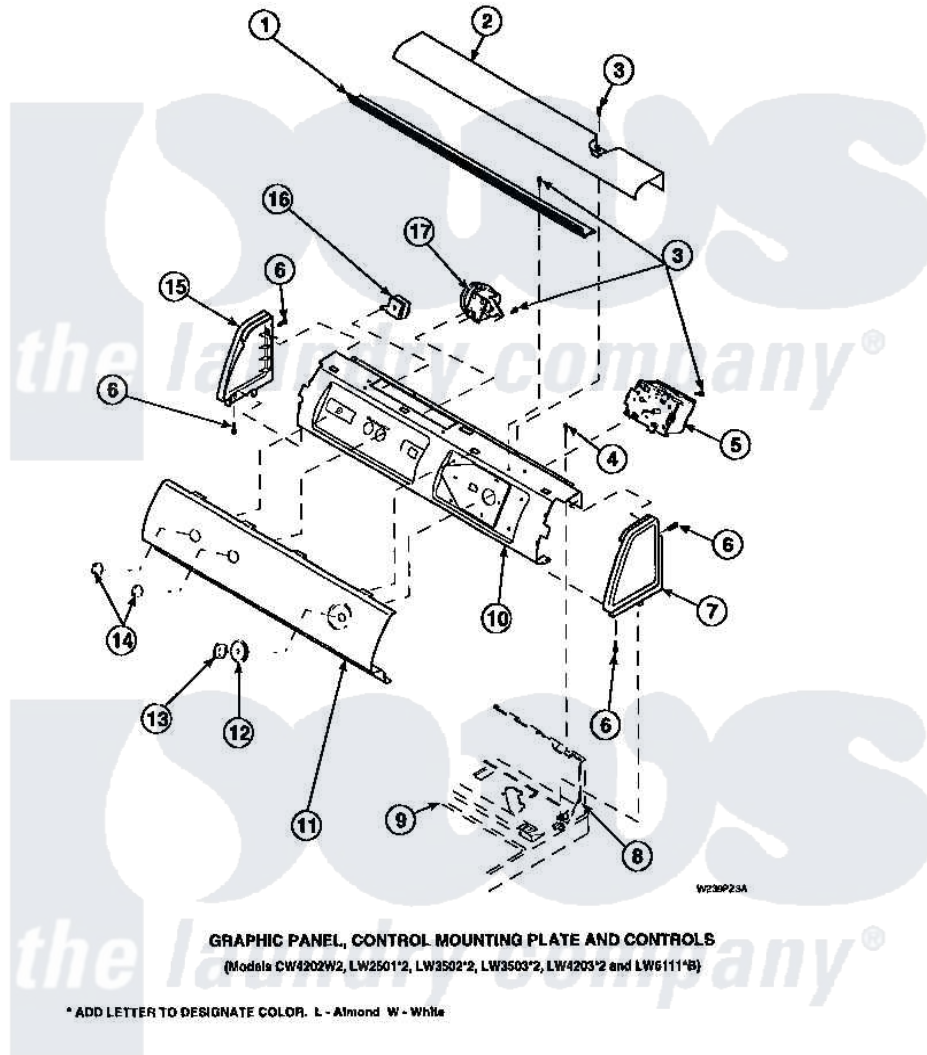

Amana LW6153WB (BOM: PLW6153WB A) 09 - GRAPHIC PANEL, CTRL  
MTG PLATE AND CTRLS

Amana Residential Amana LW6153WB (BOM: PLW6153WB A) Washer Parts Diagram 09 - GRAPHIC PANEL,  
CTRL MTG PLATE AND CTRLS  
Click on the part number to view part

Item	Original Part Number	Replaced By	Status	Part Description
1	Y34826		Not Available	DIFFUSER,LAMP-CLEAR
3	23962	<a href="#">W10116760</a>		Screw
4	34904	<a href="#">489355</a>		Screw, 8 X 1/2
6	501086	<a href="#">90767</a>		Screw, 8A X 3/8 HeX Washer Head Tapping
8	34903		Not Available	PANEL, BACK HOOD (USE 37782)
9	34902P		Not Available	TOP
10	34821		Not Available	CONTROL MOUNTING PLATE
16	<a href="#">35115</a>			Switch, TemPerature 3 P
17	35010	<a href="#">39035</a>		Switch, Pressure-Var