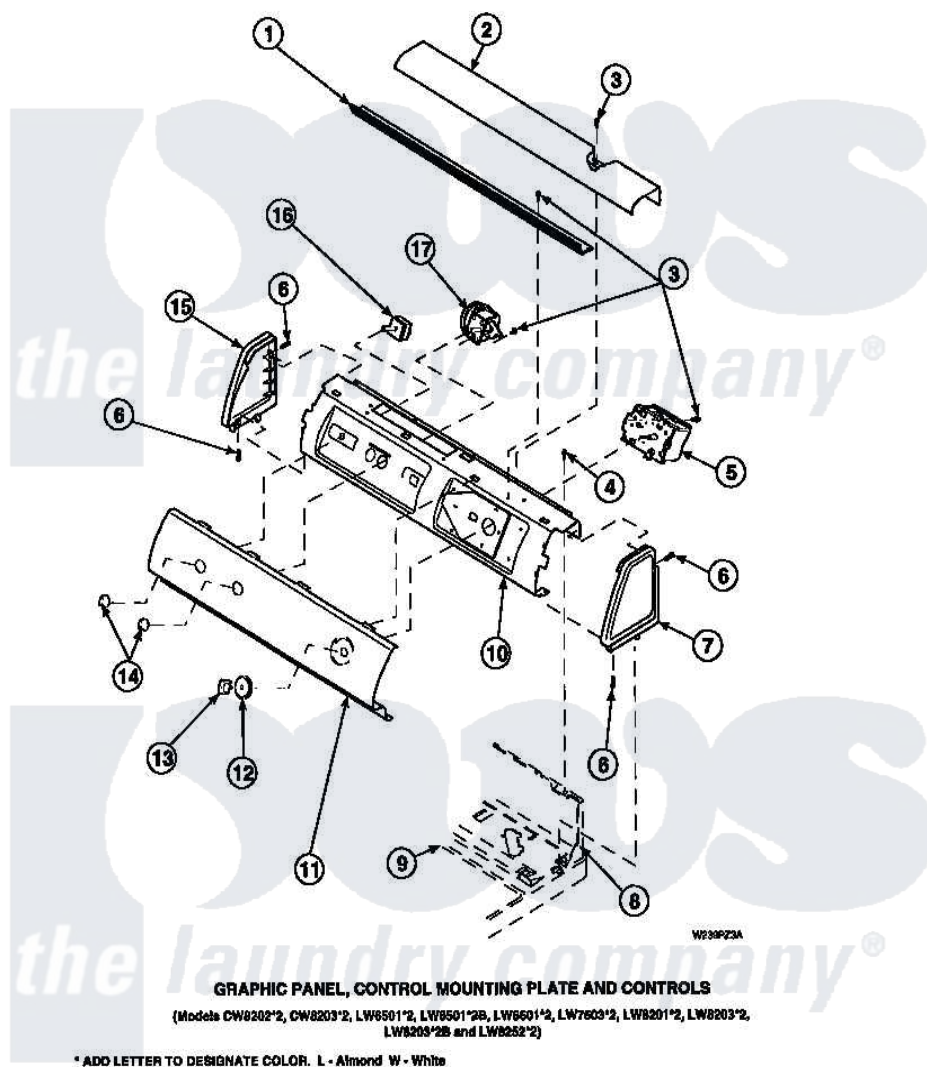

Amana LW6153WB (BOM: PLW6153WB A) 10 - GRAPHIC PANEL, CTRL MTG PLATE AND CTRLS

Amana Residential Amana LW6153WB (BOM: PLW6153WB A) Washer Parts Parts Diagram 10 - GRAPHIC PANEL, CTRL MTG PLATE AND CTRLS
 Click on the part number to view part

Item	Original Part Number	Replaced By	Status	Part Description
1	Y34826		Not Available	DIFFUSER,LAMP-CLEAR
2	34824		Not Available	TOP COVER
3	23962	W10116760		Screw
4	34904	489355		Screw, 8 X 1/2
5	31239	31239P		Timer 3 Cycle Package
"	31241			Timer, 240V/50Hz-3 Cycle
6	501086	90767		Screw, 8A X 3/8 HeX Washer Head Tapping
7	34817		Not Available	END CAP(RIGHT)
8	34903		Not Available	PANEL, BACK HOOD (USE 37782)
9	34902P		Not Available	TOP
10	34821		Not Available	CONTROL MOUNTING PLATE
11	37681W		Not Available	PANEL, GRAPHICS (WHITE)
"	36613		Not Available	GRAPHIC PANEL

12	36700	Not Available	TIMER KNOB SKIRT
13	35333	Not Available	TIMER KNOB
14	36701	Not Available	KNOB, TEMP
15	34818	Not Available	END CAP(LEFT)
16	35115		Switch, TemPerature 3 P
17	35010	39035	Switch, Pressure-Var