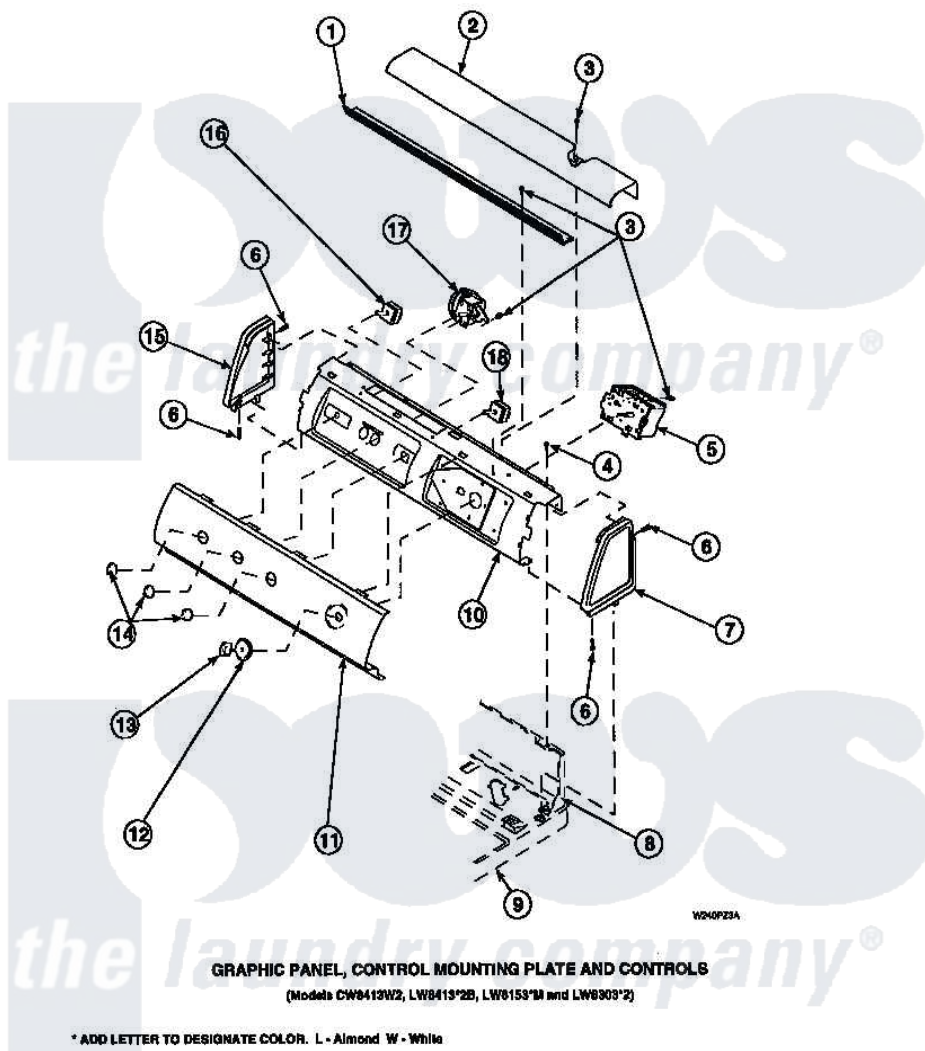

**Amana LW6153WB (BOM: PLW6153WB A) 11 - GRAPHIC PANEL, CTRL
MTG PLATE AND CTRLS**

Amana [Residential Amana LW6153WB \(BOM: PLW6153WB A\) Washer Parts](#) Parts Diagram 11 - GRAPHIC PANEL, CTRL MTG PLATE AND CTRLS
Click on the part number to view part

Item	Original Part Number	Replaced By	Status	Part Description
1	Y34826		Not Available	DIFFUSER,LAMP-CLEAR
2	34824		Not Available	TOP COVER
3	23962	W10116760		Screw
4	34904	489355		Screw, 8 X 1/2
5	36607			Timer, 4 Cycle
6	501086	90767		Screw, 8A X 3/8 HeX Washer Head Tapping
7	34817		Not Available	END CAP(RIGHT)
8	34903		Not Available	PANEL, BACK HOOD (USE 37782)
9	34902P		Not Available	TOP
10	34821		Not Available	CONTROL MOUNTING PLATE
11	36611		Not Available	PANEL, GRAPHICS
12	36700		Not Available	TIMER KNOB SKIRT
13	35333		Not Available	TIMER KNOB

14 36701
15 34818

Not Available
Not Available

KNOB, TEMP
END CAP(LEFT)