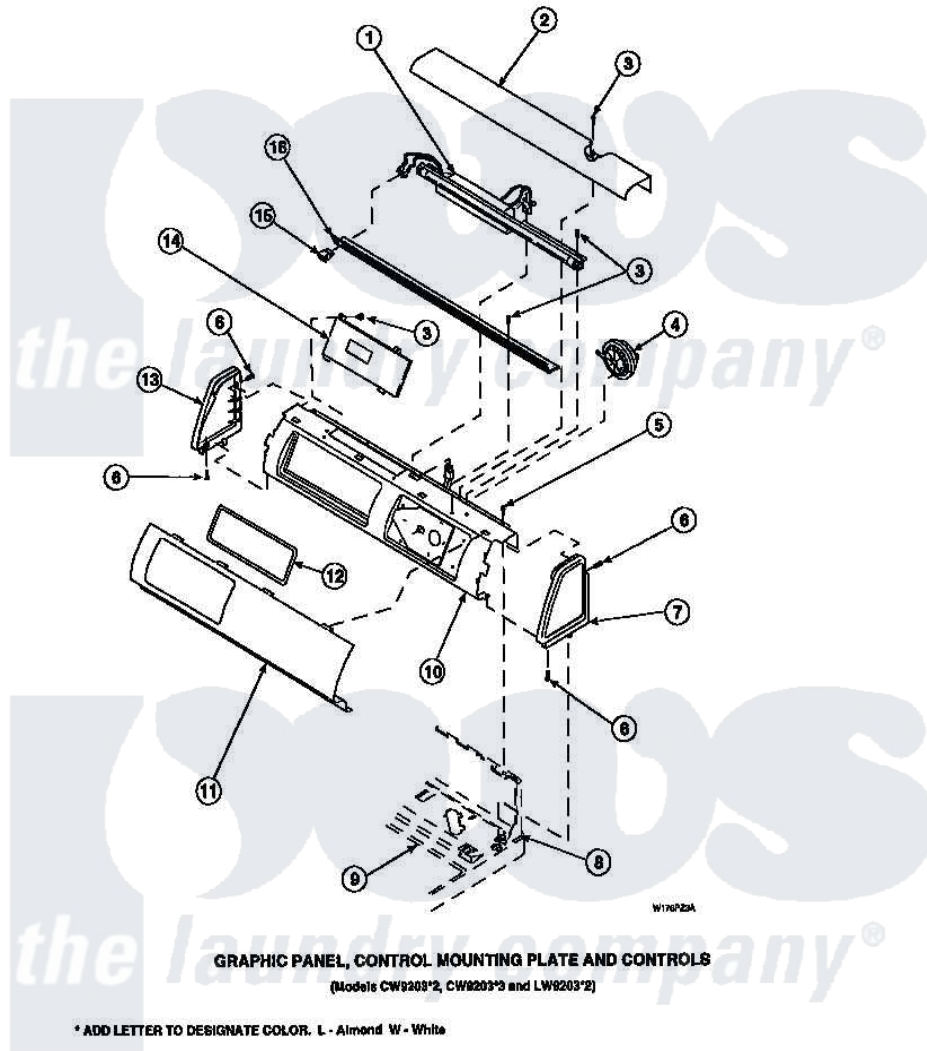

**Amana LW6153WB (BOM: PLW6153WB A) 12 - GRAPHIC PANEL, CTRL
MTG PLATE AND CTRLS**

Amana [Residential Amana LW6153WB \(BOM: PLW6153WB A\) Washer Parts](#) Parts Diagram 12 - GRAPHIC PANEL, CTRL MTG PLATE AND CTRLS
Click on the part number to view part

Item	Original Part Number	Replaced By	Status	Part Description
2	34824		Not Available	TOP COVER
3	23962	W10116760		Screw
5	34904	489355		Screw, 8 X 1/2
6	501086	90767		Screw, 8A X 3/8 HeX Washer Head Tapping
7	34817		Not Available	END CAP(RIGHT)
8	34903		Not Available	PANEL, BACK HOOD (USE 37782)
9	34902P		Not Available	TOP
13	34818		Not Available	END CAP(LEFT)