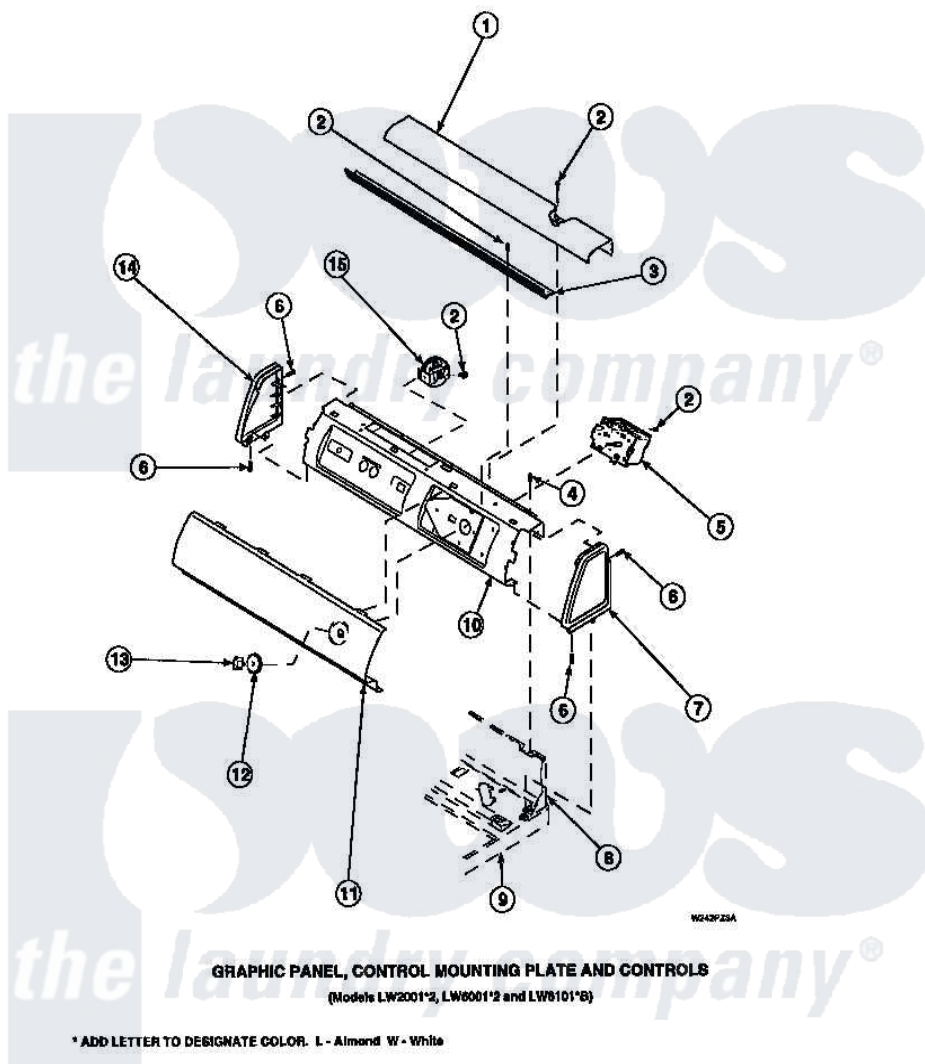

Amana LW6153WB (BOM: PLW6153WB A) 13 - GRAPHIC PANEL, CTRL MTG PLATE AND CTRLS

Amana Residential Amana LW6153WB (BOM: PLW6153WB A) Washer Parts Parts Diagram 13 - GRAPHIC PANEL, CTRL MTG PLATE AND CTRLS
 Click on the part number to view part

Item	Original Part Number	Replaced By	Status	Part Description
2	23962	W10116760		Screw
3	Y34826		Not Available	DIFFUSER,LAMP-CLEAR
4	34904	489355		Screw, 8 X 1/2
6	501086	90767		Screw, 8A X 3/8 HeX Washer Head Tapping
7	34817		Not Available	END CAP(RIGHT)
8	34903		Not Available	PANEL, BACK HOOD (USE 37782)
9	34902P		Not Available	TOP
10	34821		Not Available	CONTROL MOUNTING PLATE
12	33817		Not Available	ASSY,TIMER SKIRT-BLACK
13	33897			Knob, Timer-Washer-Blac
14	34818		Not Available	END CAP(LEFT)