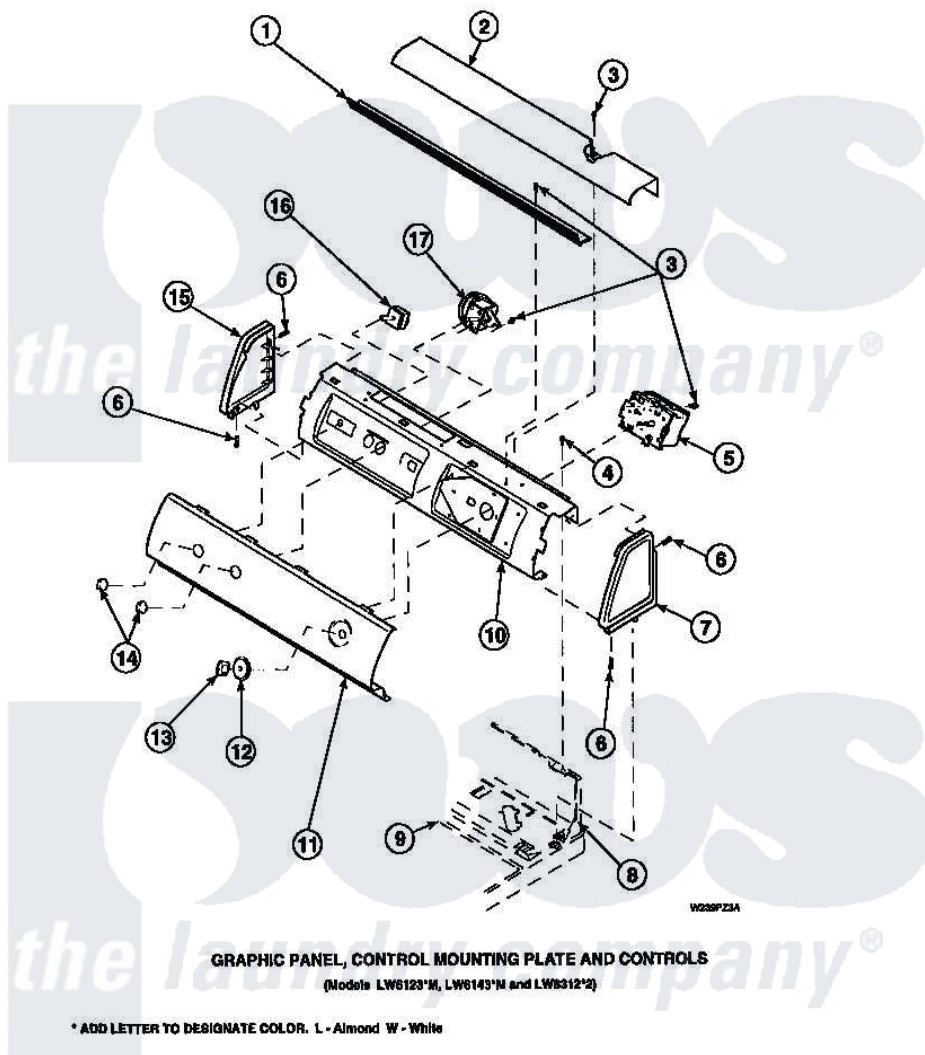

Amana LW6153WB (BOM: PLW6153WB A) 14 - GRAPHIC PANEL, CTRL MTG PLATE AND CTRLS

Amana Residential Amana LW6153WB (BOM: PLW6153WB A) Washer Parts Parts Diagram 14 - GRAPHIC PANEL, CTRL MTG PLATE AND CTRLS
Click on the part number to view part

Item	Original Part Number	Replaced By	Status	Part Description
1	Y34826		Not Available	DIFFUSER,LAMP-CLEAR
2	34824		Not Available	TOP COVER
3	23962	W10116760		Screw
4	34904	489355		Screw, 8 X 1/2
6	501086	90767		Screw, 8A X 3/8 HeX Washer Head Tapping
7	34817		Not Available	END CAP(RIGHT)
8	34903		Not Available	PANEL, BACK HOOD (USE 37782)
9	34902P		Not Available	TOP
10	34821		Not Available	CONTROL MOUNTING PLATE
12	36700		Not Available	TIMER KNOB SKIRT
13	35333		Not Available	TIMER KNOB
14	36701		Not Available	KNOB, TEMP
15	34818		Not Available	END CAP(LEFT)