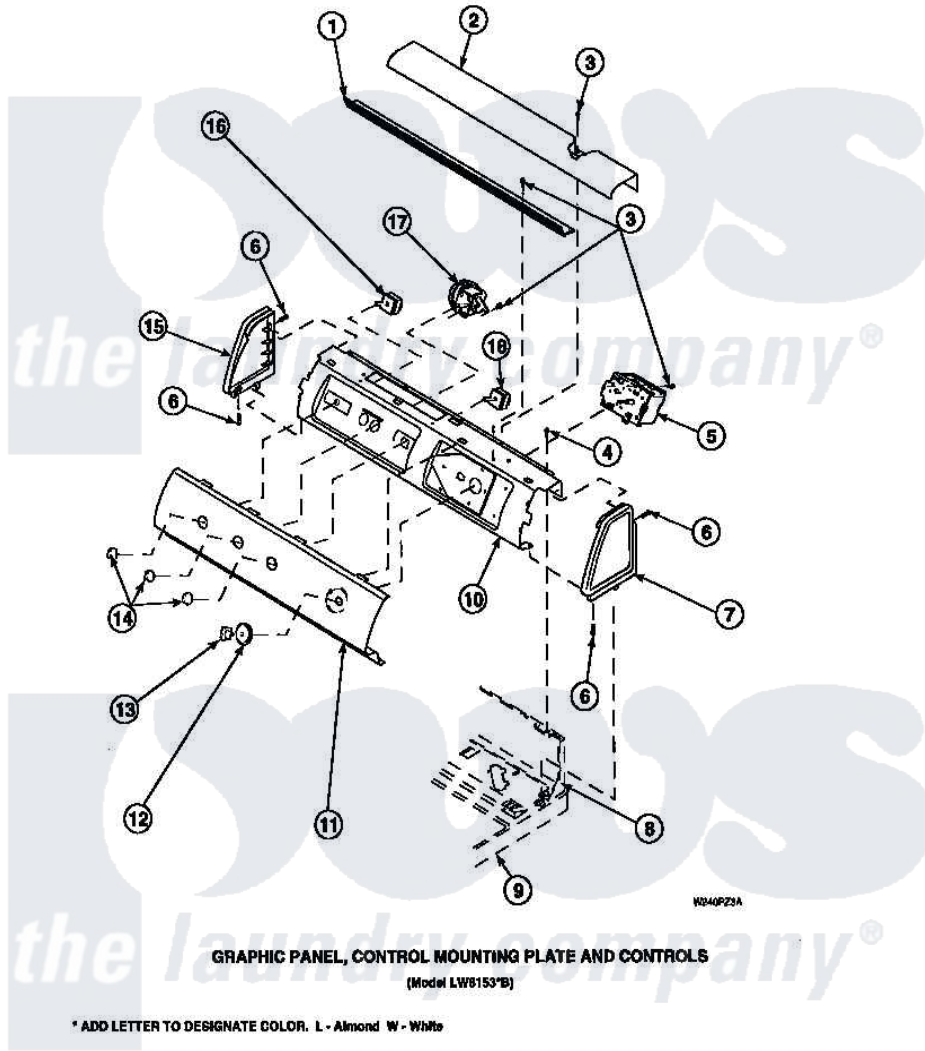

**Amana LW6153WB (BOM: PLW6153WB A) 15 - GRAPHIC PANEL, CTRL  
MTG PLATE AND CTRLS**

Amana Residential Amana LW6153WB (BOM: PLW6153WB A) Washer Parts Parts Diagram 15 - GRAPHIC PANEL, CTRL MTG PLATE AND CTRLS  
Click on the part number to view part

Item	Original Part Number	Replaced By	Status	Part Description
1	Y34826		Not Available	DIFFUSER,LAMP-CLEAR
3	23962	<a href="#">W10116760</a>		Screw
4	34904	<a href="#">489355</a>		Screw, 8 X 1/2
6	501086	<a href="#">90767</a>		Screw, 8A X 3/8 HeX Washer Head Tapping
8	34903		Not Available	PANEL, BACK HOOD (USE 37782)
9	34902P		Not Available	TOP
10	34821		Not Available	CONTROL MOUNTING PLATE