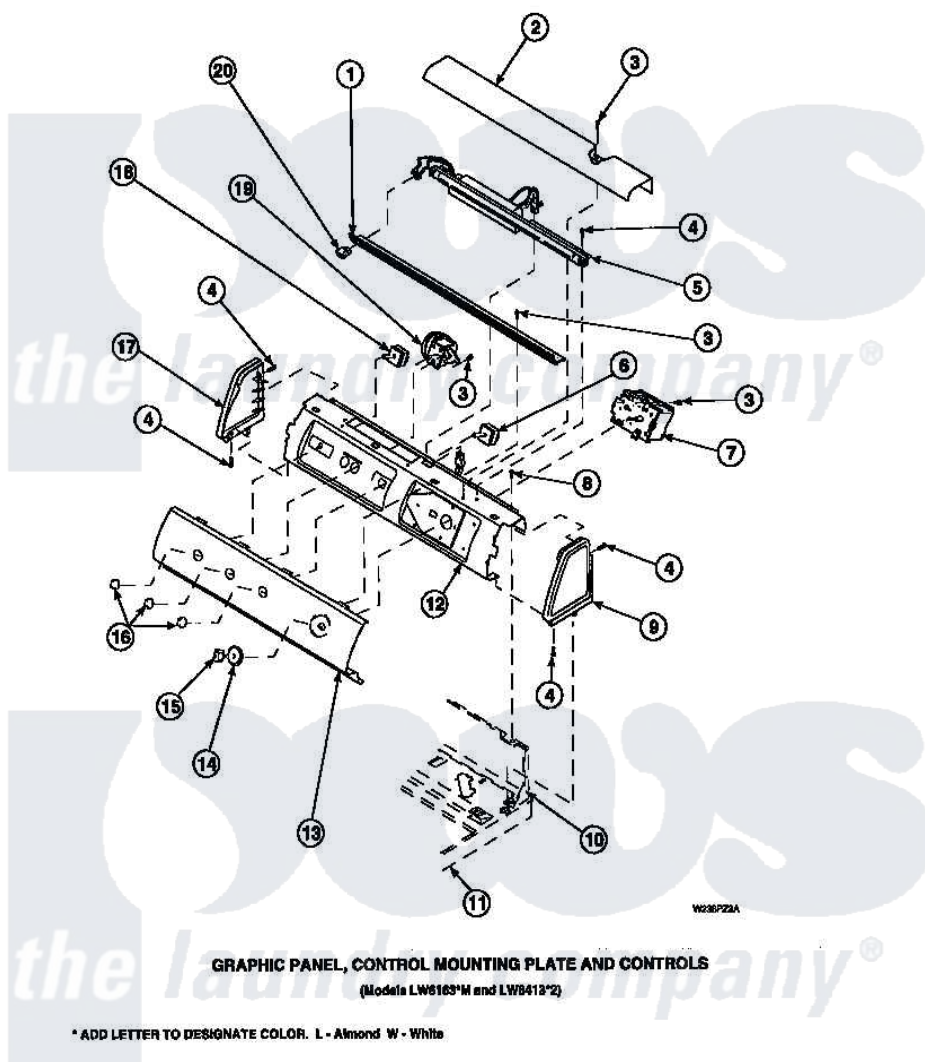

Amana LW6153WB (BOM: PLW6153WB A) 16 - GRAPHIC PANEL, CTRL  
MTG PLATE AND CTRLS

Amana Residential Amana LW6153WB (BOM: PLW6153WB A) Washer Parts Parts Diagram 16 - GRAPHIC PANEL,  
CTRL MTG PLATE AND CTRLS  
Click on the part number to view part

Item	Original Part Number	Replaced By	Status	Part Description
2	34824		Not Available	TOP COVER
3	23962	<a href="#">W10116760</a>		Screw
4	501086	<a href="#">90767</a>		Screw, 8A X 3/8 HeX Washer Head Tapping
8	34904	<a href="#">489355</a>		Screw, 8 X 1/2
9	34817		Not Available	END CAP(RIGHT)
10	34903		Not Available	PANEL, BACK HOOD (USE 37782)
11	34902P		Not Available	TOP
12	34821		Not Available	CONTROL MOUNTING PLATE
14	36700		Not Available	TIMER KNOB SKIRT
15	35333		Not Available	TIMER KNOB
16	36701		Not Available	KNOB, TEMP
17	34818		Not Available	END CAP(LEFT)