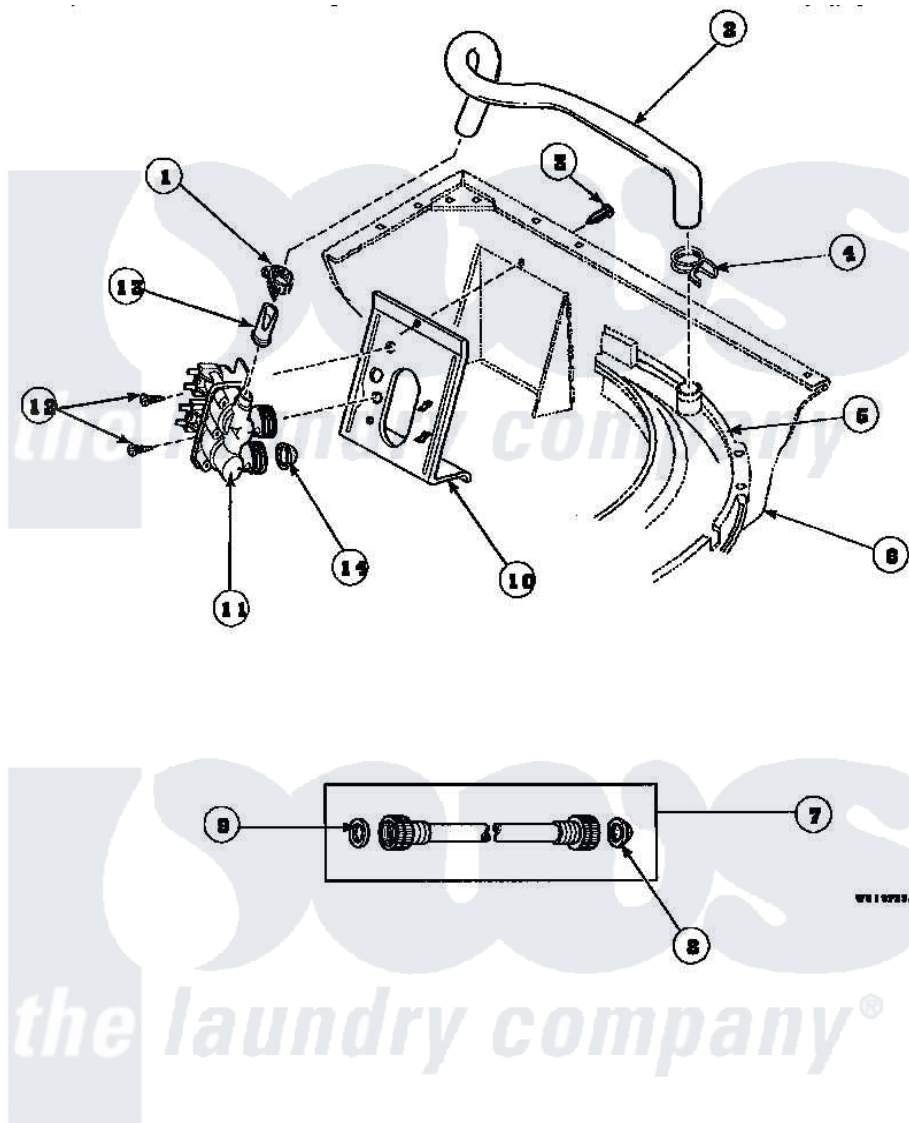

Amana LW6153WB (BOM: PLW6153WB A) 17 - INLET/FILL HOSE & MIXING VLV MTG BRKT

Amana Residential Amana LW6153WB (BOM: PLW6153WB A) Washer Parts Parts Diagram 17 - INLET/FILL HOSE & MIXING VLV MTG BRKT
 Click on the part number to view part

Item	Original Part Number	Replaced By	Status	Part Description
1	36801	596669		Clamp, Manifold
2	35874	38155		Hose, Mix Valve To TU
3	33562	27001200		Screw
4	29210			Hose Clamp
5	36025P			Assembly, Tub Coverand Gasket
6	34475P		Not Available	CABINET
7	20617		Not Available	HOSE, INLET (8 FT)
"	20618	21001467		Hose- 10'
"	38349	38349P		Hose, Inlet 5'
"	33171	38349P		Hose, Inlet 5'
"	37380		Not Available	HOSE, INLET 8'
"	37381		Not Available	HOSE, INLET 10'
"	28330P	202860		Inlet Hose Assembly
8	28605	22002960		Strainer, Washer Inlet

9	20290	Y013783	Washer, Inlet Hose
10	34972	39407	Bracket, Valve
11	34997		Valve, Mixing
12	501086	90767	Screw, 8A X 3/8 HeX Washer Head Tapping
13	34500	22001900	Preventer, Back Flow