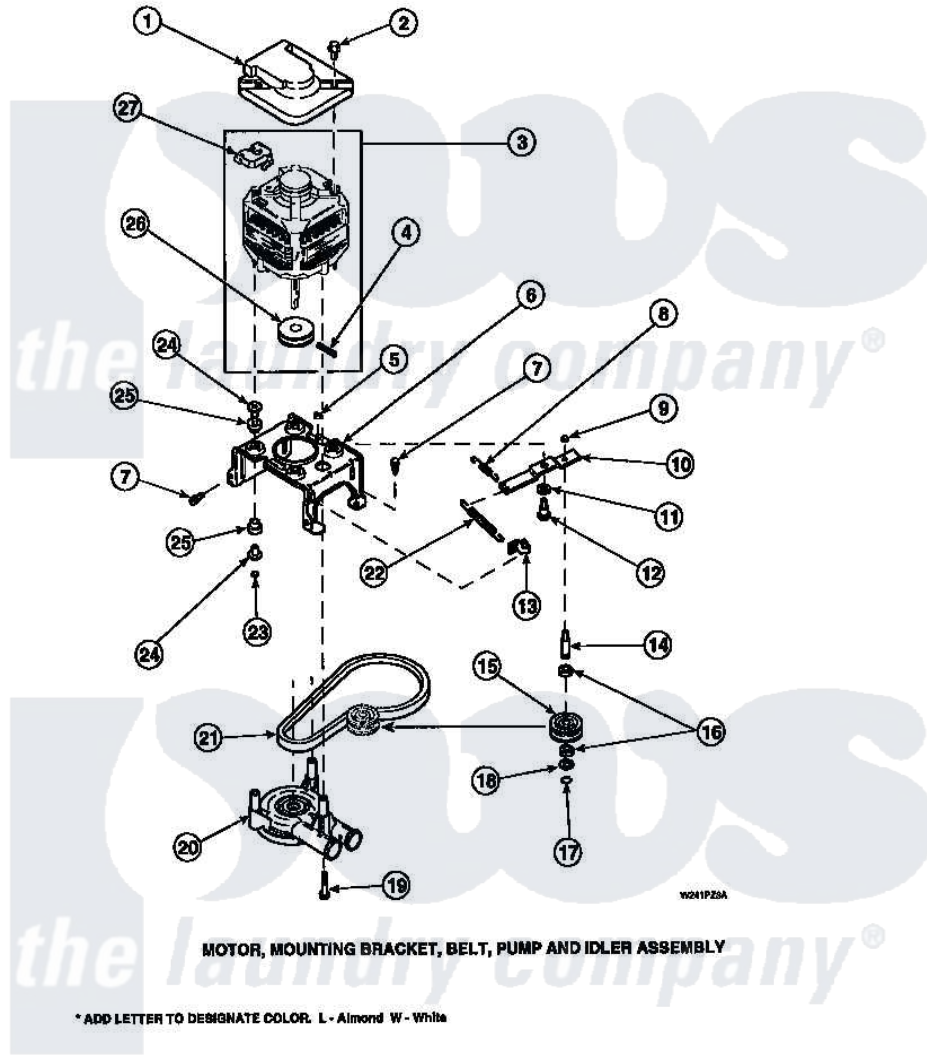

Amana LW6153WB (BOM: PLW6153WB A) 20 - MOTOR, MTG BRKT, BELT, PUMP & IDLER ASSY

Amana Residential Amana LW6153WB (BOM: PLW6153WB A) Washer Parts Parts Diagram 20 - MOTOR, MTG BRKT, BELT, PUMP & IDLER ASSY
 Click on the part number to view part

Item	Original Part Number	Replaced By	Status	Part Description
1	34754	40112301		Shield, Motor
2	36639	4312464		Screw
3	34910P	27001215		Motor W/Pulley
"	35030		Not Available	MTR 240 VOLT 50 HERTZ, ON
4	23750			Pin, Roll
5	52566	27001225		Nut, Jam Mid Lock 1/4-20
6	34890		Not Available	BRACKET,MOTOR MOUNT
"	37415P			Kit, Motor Brkt
"	37415	37415P		Kit, Motor Brkt
7	Y31645	27001200		Screw
8	30620		Not Available	SPRING,IDLER LEVER HEL
9	28803	2221070		Clamp, Nylon
10	31054	40041002		Lever, Idler
"	37443	40041002		Lever, Idler

11	81392	40054701	Washer
12	27229	40038901	Screw, 1/4-20
13	28849		Clip, Spring
14	28802		Shaft, Idler
15	28800	Not Available	WHEEL, IDLER
16	Y29443		Washer, Felt
17	23748		Ring, Retaining
18	52549		Washer, 501 ID X3/4 Odx
19	Y34565	40063701	Screw, 10-16 x 1.75
20	36863P	27001233	Pump
21	28808		Belt, Agitate And Spin
"	35517		Belt, Agit/Spin
22	37366		Spring, Idler
"	37606		Spring, Idler Lever
23	35423	3400029	Nut, Adapter Plate
24	34791		Post, Mount-Motor
25	34788		Mount, Motor
26	27171	Not Available	PULLEY, MOTOR
27	35632	Not Available	SWITCH, MOTOR