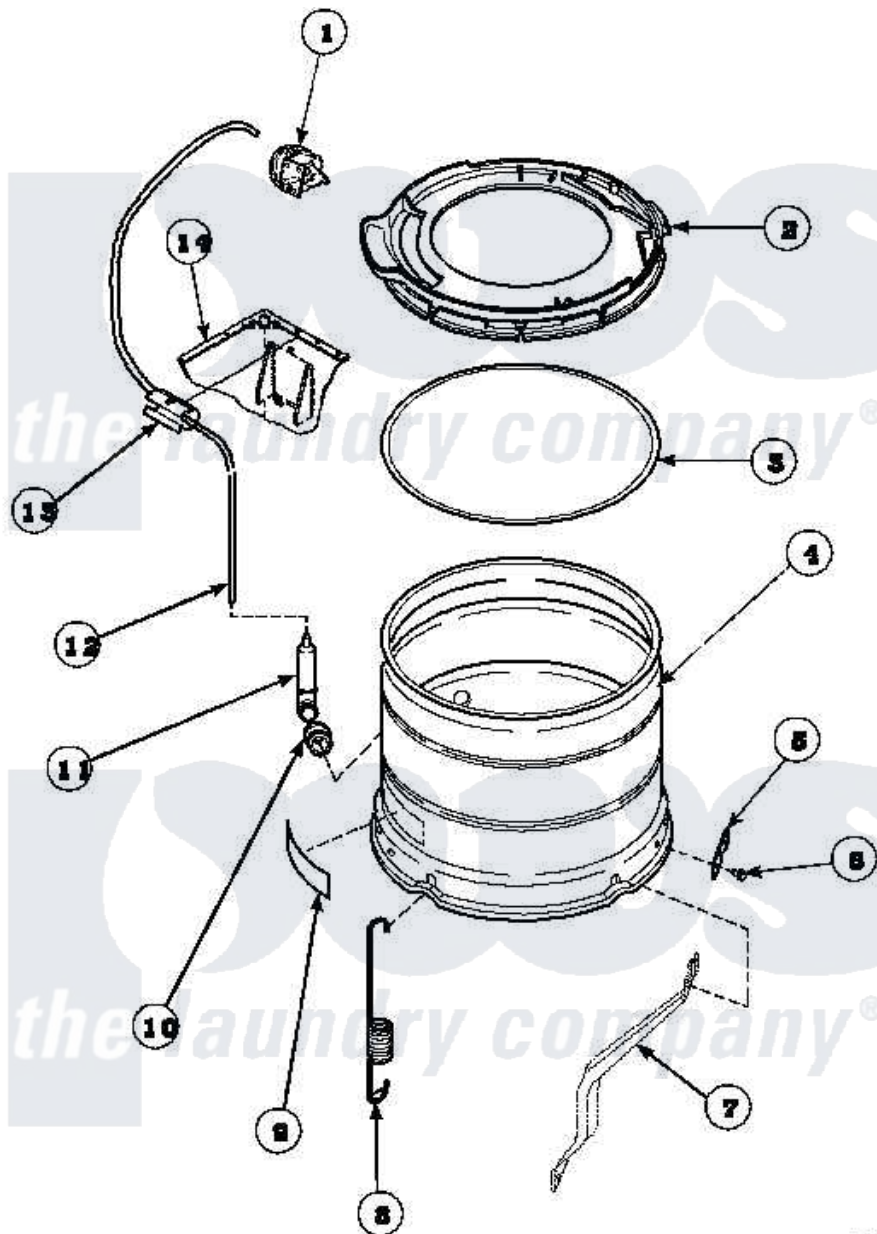

Amana LW6153WB (BOM: PLW6153WB A) 21 - OUTER TUB, COVER AND PRESSURE HOSE

Amana Residential Amana LW6153WB (BOM: PLW6153WB A) Washer Parts Parts Diagram 21 - OUTER TUB, COVER AND PRESSURE HOSE

Click on the part number to view part

Item	Original Part Number	Replaced By	Status	Part Description
1	35010	39035		Switch, Pressure-Var
2	36025P			Assembly, Tub Cover and Gasket
3	32857			Gasket, Tub Cover Small
4	34439P			Outer Tub
5	27926			Plate, Leg .063
6	35369	40128701		Screw, 5/16-18 X .50
7	34792			Leg, Support
8	35947		Not Available	SPRING, TUB -SHORT
9	500049		Not Available	STICKER
10	29175	40037801		Grommet
11	30907	40008501		Assembly, Pressure Bulb
12	29213	39125		Tubing 31
13	36985		Not Available	CLIP, HOSE
14	34475P		Not Available	CABINET