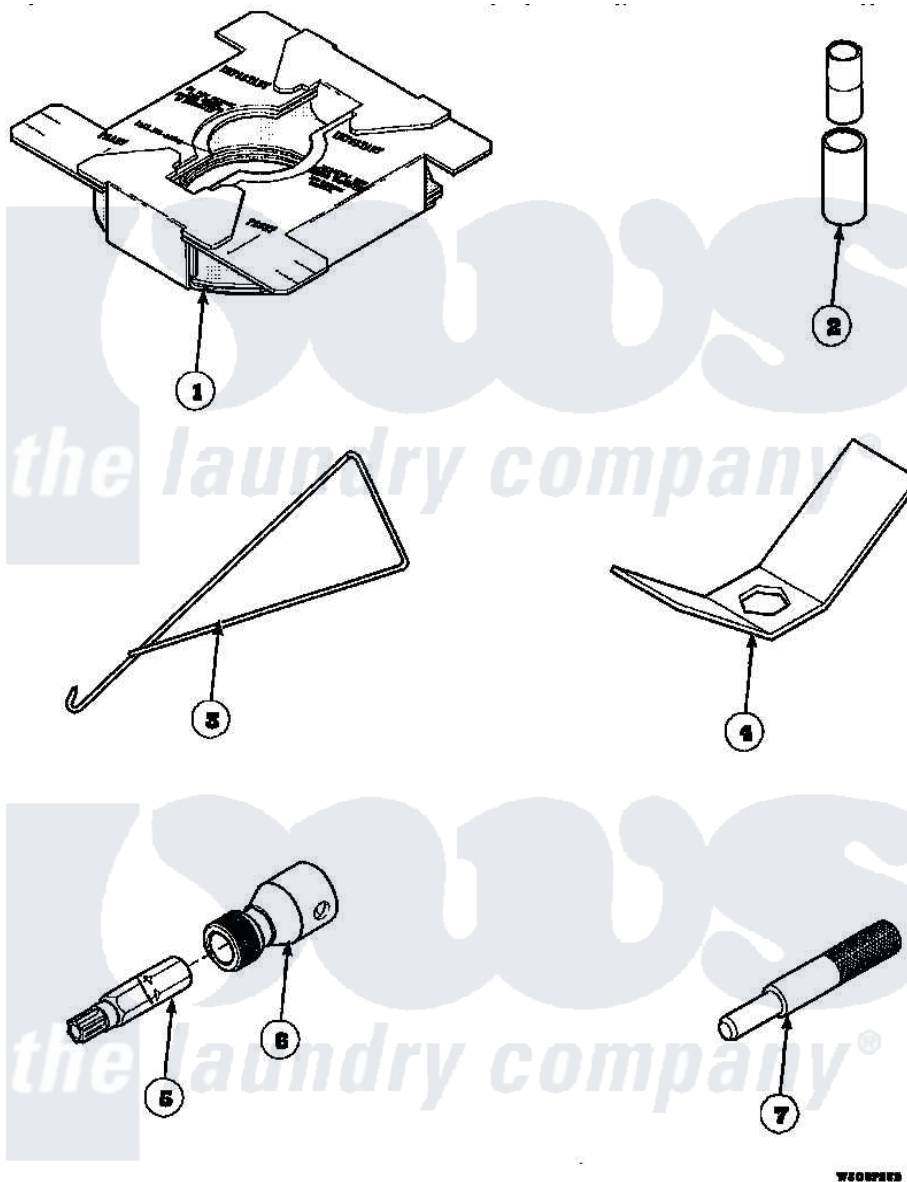

# Amana LW6153WB (BOM: PLW6153WB A) 24 - SPECIAL TOOLS

Amana Residential Amana LW6153WB (BOM: PLW6153WB A) Washer Parts Parts Diagram 24 - SPECIAL TOOLS  
 Click on the part number to view part

Item	Original Part Number	Replaced By	Status	Part Description
1	36926		Not Available	BRACE, SHIPPING
2	<a href="#">242P4</a>			Installer, Spring
3	289P4	<a href="#">321P4</a>		Hook, Spring
4	237P4	<a href="#">306P4</a>		Hex Wrench
5	<a href="#">282P4</a>			T25 Tamper Resistant Bit
6	<a href="#">24161</a>			Torx Bit Holder
7	305P4		Not Available	TOOL, TRANSMISSION PI
NI	555P3	<a href="#">725P3</a>		Kit