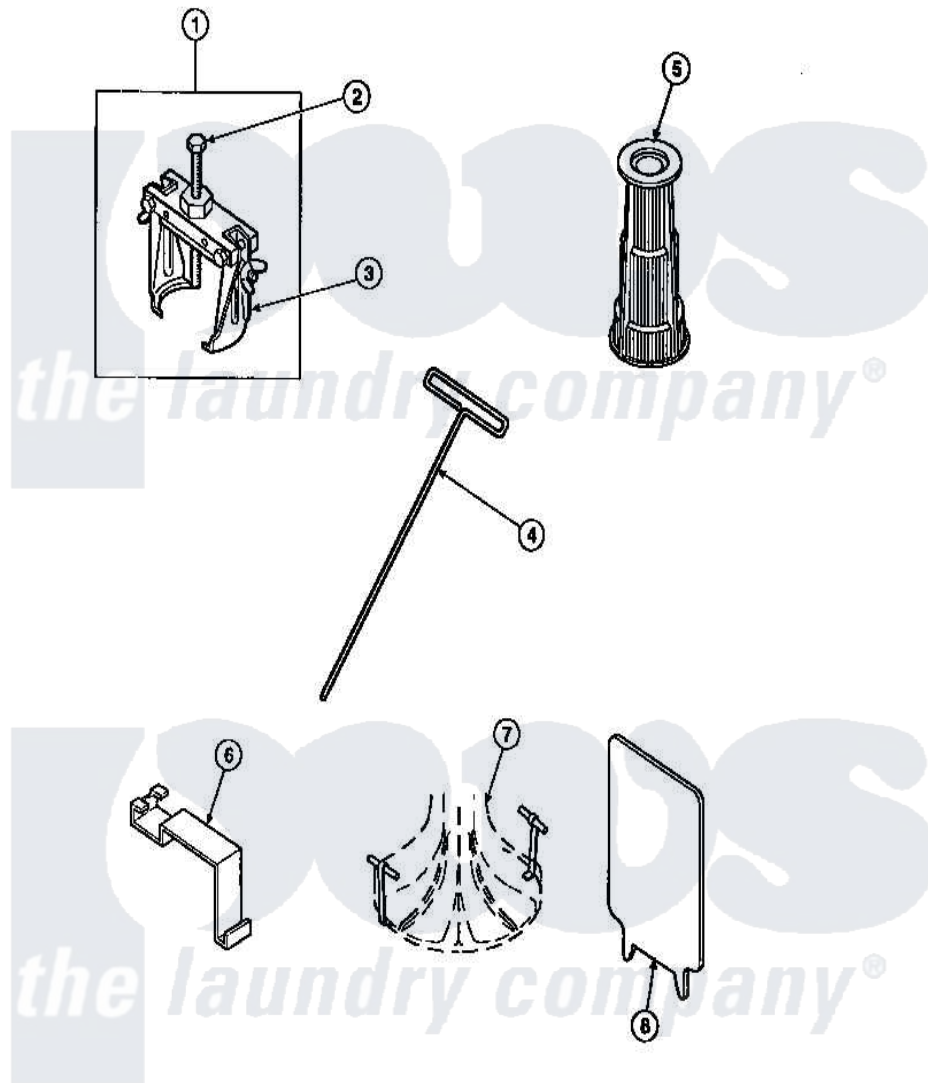

# Amana LW6153WB (BOM: PLW6153WB A) 25 - SPECIAL TOOLS

Amana Residential Amana LW6153WB (BOM: PLW6153WB A) Washer Parts Parts Diagram 25 - SPECIAL TOOLS

[Click on the part number to view part](#)

Item	Original Part Number	Replaced By	Status	Part Description
1	<a href="#">294P4</a>			Bell Tool
2	<a href="#">294P4B</a>			Drive Bell Bolt
3	<a href="#">294P4A</a>			Jaw, Drive Bell Tool
4	291P4		Not Available	WRENCH, T - ALLEN
5	<a href="#">293P4</a>			Seal Tool
6	<a href="#">273P4</a>			Tub Cover Gasket Tool
7	<a href="#">254P4P</a>			Agitator Hooks
8	<a href="#">272P4</a>			Tool, Lid Switch Instal
NI	555P3	<a href="#">725P3</a>		Kit