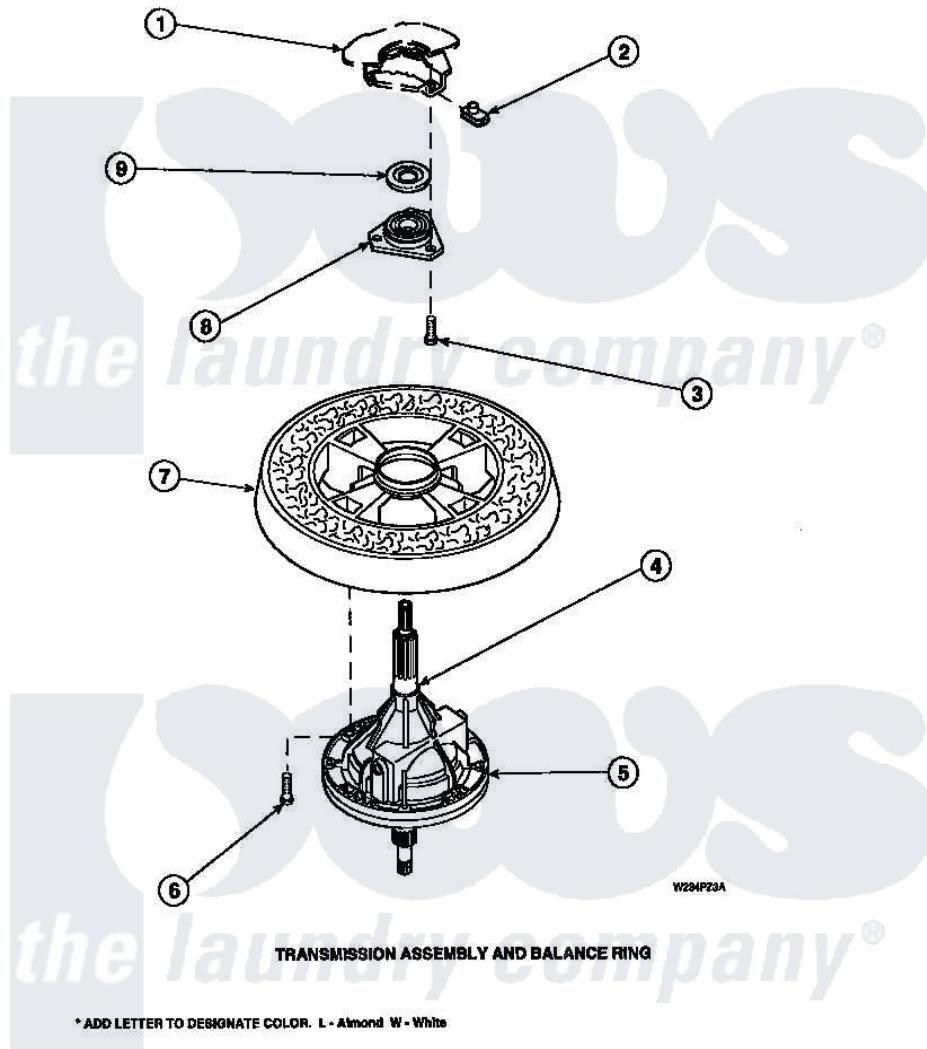

Amana LW6153WB (BOM: PLW6153WB A) 27 - TRANSMISSION ASSY AND BALANCE RING

Amana Residential Amana LW6153WB (BOM: PLW6153WB A) Washer Parts Parts Diagram 27 - TRANSMISSION ASSY AND BALANCE RING
 Click on the part number to view part

Item	Original Part Number	Replaced By	Status	Part Description
1	34438P			Assembly, Outer Tub
"	34439P			Outer Tub
2	27222			Nut, Retainer 5/16-18
3	36991	3400500		Bolt, 3405245 5/16-18 X 3/4
4	27604P			Never-Seeze 1 Oz Tube
5	34526P			Assembly, Transmission
6	37047		Not Available	SCREW, CAP
7	34731		Not Available	ASSY,BALANCE RING-COMPL
8	27182	40004201P		Main Bearing Assembly
9	27187			Flinger