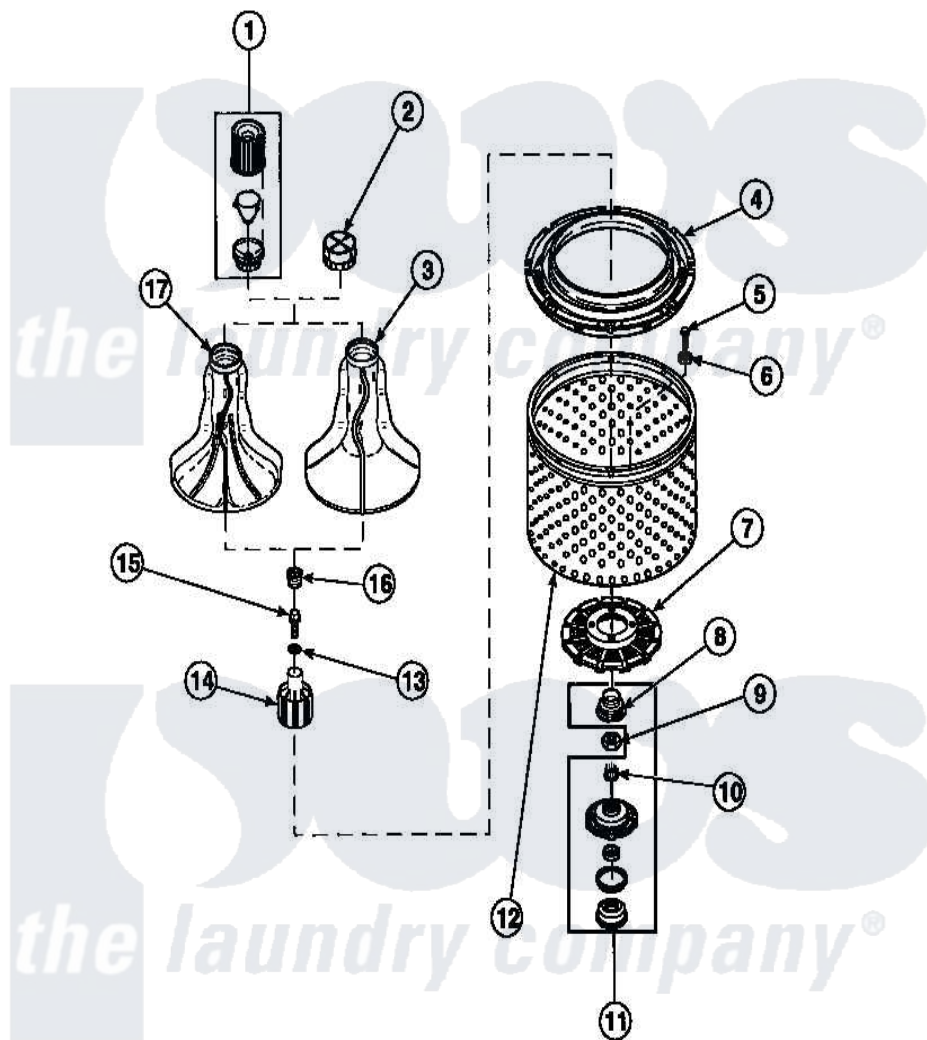

Amana LW6153WB (BOM: PLW6153WB B) 03 - AGITATOR/DRIVE BELL/SEAL KIT/TUB & HUB

Amana Residential Amana LW6153WB (BOM: PLW6153WB B) Washer Parts Parts Diagram 03 - AGITATOR/DRIVE BELL/SEAL KIT/TUB & HUB
 Click on the part number to view part

Item	Original Part Number	Replaced By	Status	Part Description
2	36515			Cap, Agitator
4	35035			Guard, Clothes
5	27202	W10116787		Screw
6	28094			Gasket
8	36425	40016101		Seal, Bell Drive
9	Y29220	40016301		Nut, Lock
10	29728	40008301		Insert, Spline
12	33501P	R9900144		Kit- Wash
13	36472			O-Ring
15	34288	40065102		Screw, Shoulder 1/4
16	36511	40008401		Plug, Bell
17	33174	40000501W		Agitator, Flex Vane