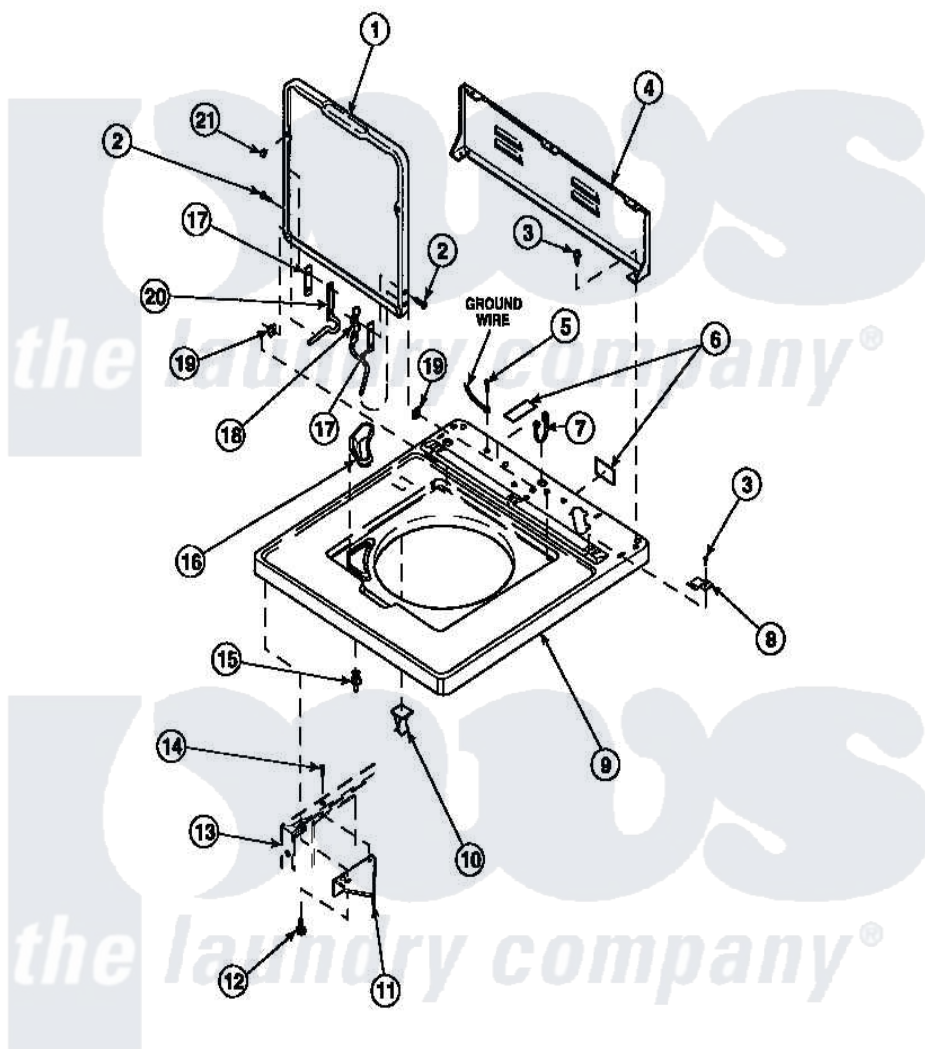

Amana LW6153WB (BOM: PLW6153WB B) 06 - CAB TOP/LOADING DR & CTRL HOOD REAR PAN

Amana Residential Amana LW6153WB (BOM: PLW6153WB B) Washer Parts Parts Diagram 06 - CAB TOP/LOADING DR & CTRL HOOD REAR PAN  
 Click on the part number to view part

Item	Original Part Number	Replaced By	Status	Part Description
1	33541P		Not Available	LID
2	34337	<a href="#">W10119828</a>		Screw, Lid Hinge Mounting
3	23962	<a href="#">W10116760</a>		Screw
4	34903		Not Available	PANEL, BACK HOOD (USE 37782)
5	<a href="#">52909</a>			Screw, 10B-16 X 1/2 HeX
6	24903		Not Available	STICKER,DISCONNECT POW
7	10382		Not Available	RELIEF,STRAIN xREPLACE
8	35887	<a href="#">40063901</a>		Clip, Hold Down
9	34902P		Not Available	TOP
10	36519		Not Available	CLIP
11	<a href="#">36034</a>			Bracket, Director-Module
12	Y31644	<a href="#">27001200</a>		Screw
13	34475P		Not Available	CABINET

14	36035	Not Available	SCREW,8-18X3/8 PHIL FLT HD
15	<a href="#">56534</a>		Barrel, Support
16	34776	Not Available	DISPENSER,BLEACH
17	<a href="#">34338</a>		Gasket, Hinge
18	<a href="#">36437</a>		Hinge, Lid R
19	33446	<a href="#">40008201</a>	Bushing, Hinge
20	<a href="#">36513</a>		Hinge, Left
21	21685	<a href="#">40038001</a>	Bumper