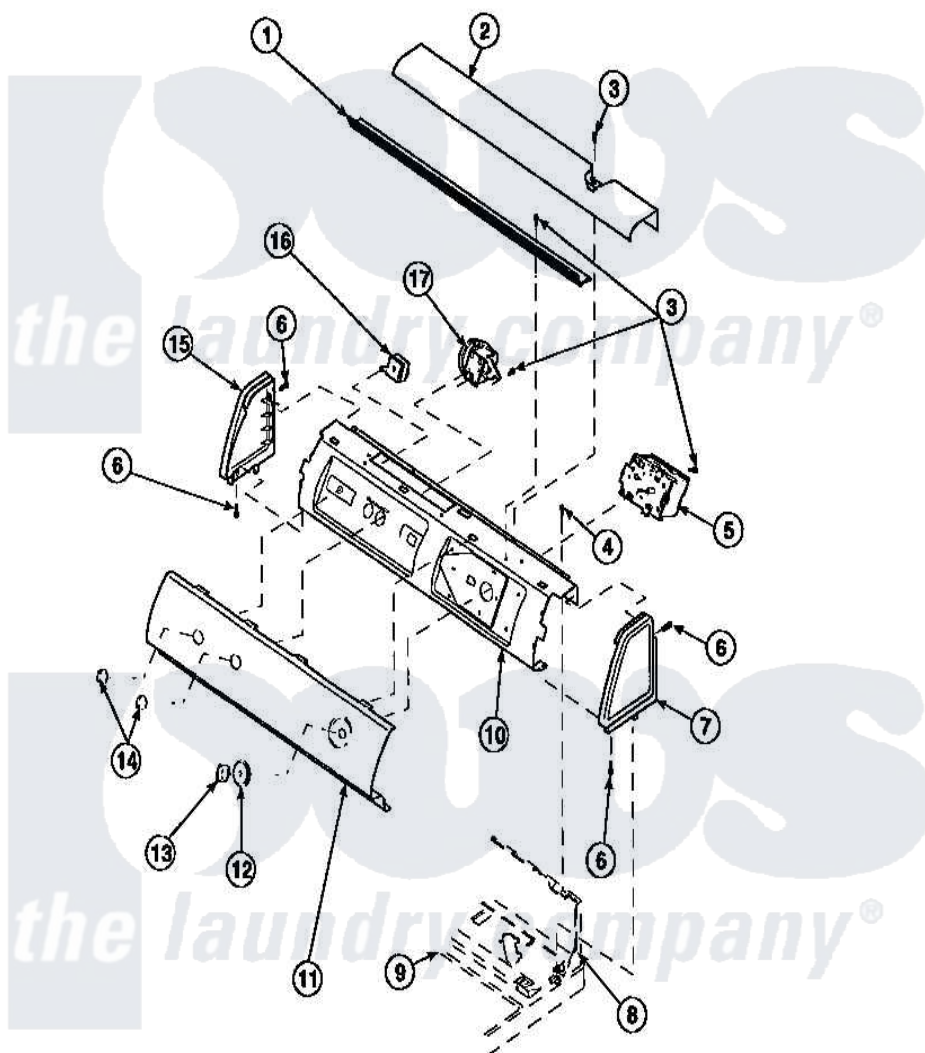

Amana LW6153WB (BOM: PLW6153WB B) 09 - GRAPHIC PANEL, CTRL  
MTG PLATE AND CTRLS

Amana [Residential Amana LW6153WB \(BOM: PLW6153WB B\) Washer Parts](#) Parts Diagram 09 - GRAPHIC PANEL,  
CTRL MTG PLATE AND CTRLS  
[Click on the part number to view part](#)

Item	Original Part Number	Replaced By	Status	Part Description
1	Y34826		Not Available	DIFFUSER,LAMP-CLEAR
3	23962	<a href="#">W10116760</a>		Screw
4	34904	<a href="#">489355</a>		Screw, 8 X 1/2
6	501086	<a href="#">90767</a>		Screw, 8A X 3/8 HeX Washer Head Tapping
8	34903		Not Available	PANEL, BACK HOOD (USE 37782)
9	34902P		Not Available	TOP
10	34821		Not Available	CONTROL MOUNTING PLATE
16	<a href="#">35115</a>			Switch, TemPerature 3 P
17	35010	<a href="#">39035</a>		Switch, Pressure-Var