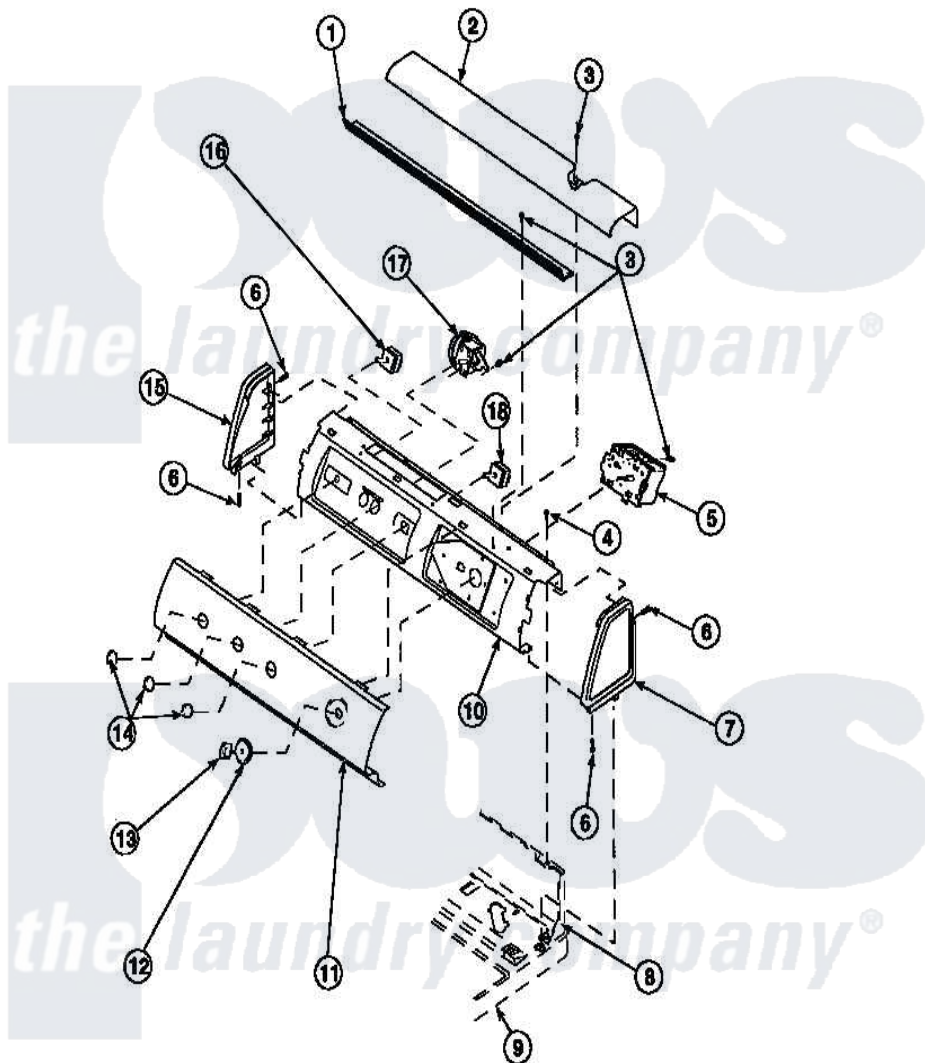

**Amana LW6153WB (BOM: PLW6153WB B) 11 - GRAPHIC PANEL, CTRL
MTG PLATE AND CTRLS**

Amana [Residential Amana LW6153WB \(BOM: PLW6153WB B\) Washer Parts](#) Parts Diagram 11 - GRAPHIC PANEL, CTRL MTG PLATE AND CTRLS
Click on the part number to view part

Item	Original Part Number	Replaced By	Status	Part Description
1	Y34826		Not Available	DIFFUSER,LAMP-CLEAR
2	34824		Not Available	TOP COVER
3	23962	W10116760		Screw
4	34904	489355		Screw, 8 X 1/2
6	501086	90767		Screw, 8A X 3/8 HeX Washer Head Tapping
7	34817		Not Available	END CAP(RIGHT)
8	34903		Not Available	PANEL, BACK HOOD (USE 37782)
9	34902P		Not Available	TOP
10	34821		Not Available	CONTROL MOUNTING PLATE
12	36700		Not Available	TIMER KNOB SKIRT
13	35333		Not Available	TIMER KNOB
14	36701		Not Available	KNOB, TEMP
15	34818		Not Available	END CAP(LEFT)