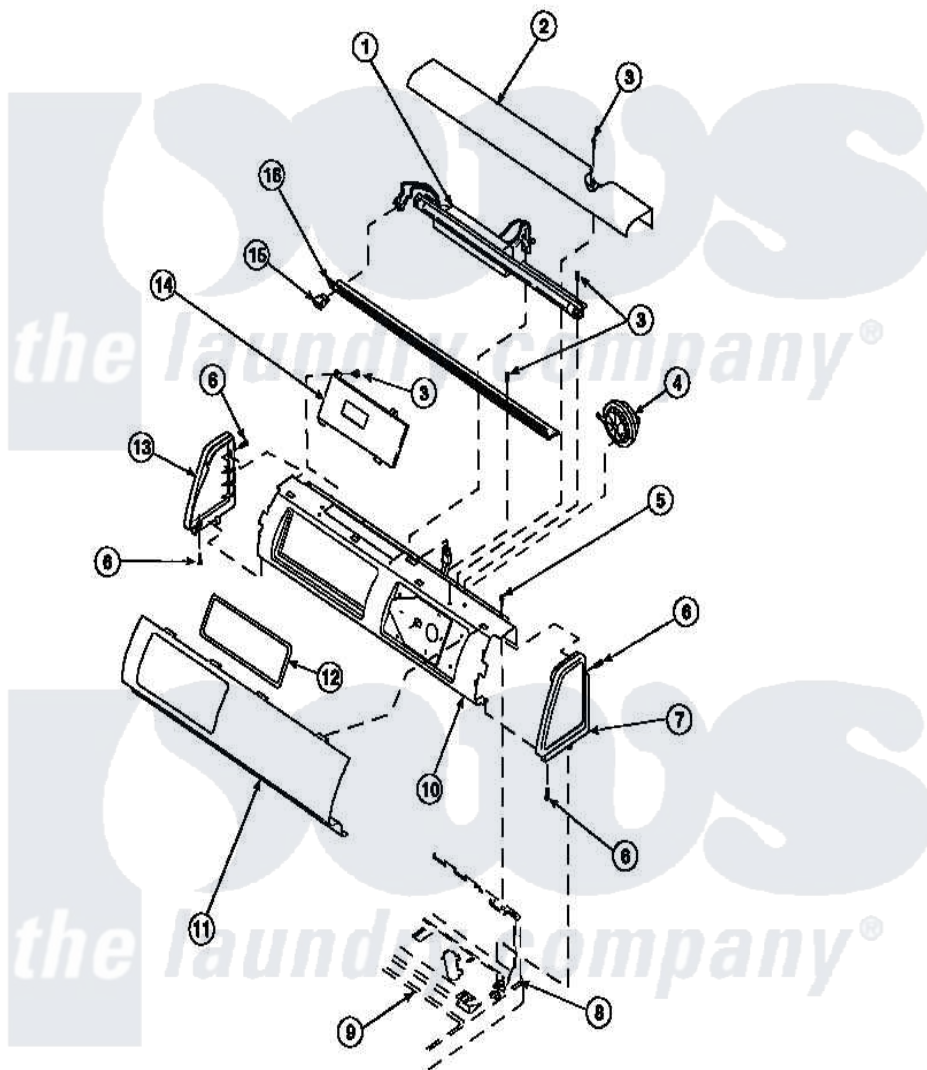

**Amana LW6153WB (BOM: PLW6153WB B) 12 - GRAPHIC PANEL, CTRL
MTG PLATE AND CTRLS**

Amana [Residential Amana LW6153WB \(BOM: PLW6153WB B\) Washer Parts](#) Parts Diagram 12 - GRAPHIC PANEL, CTRL MTG PLATE AND CTRLS
Click on the part number to view part

Item	Original Part Number	Replaced By	Status	Part Description
2	34824		Not Available	TOP COVER
3	23962	W10116760		Screw
5	34904	489355		Screw, 8 X 1/2
6	501086	90767		Screw, 8A X 3/8 HeX Washer Head Tapping
7	34817		Not Available	END CAP(RIGHT)
8	34903		Not Available	PANEL, BACK HOOD (USE 37782)
9	34902P		Not Available	TOP
13	34818		Not Available	END CAP(LEFT)