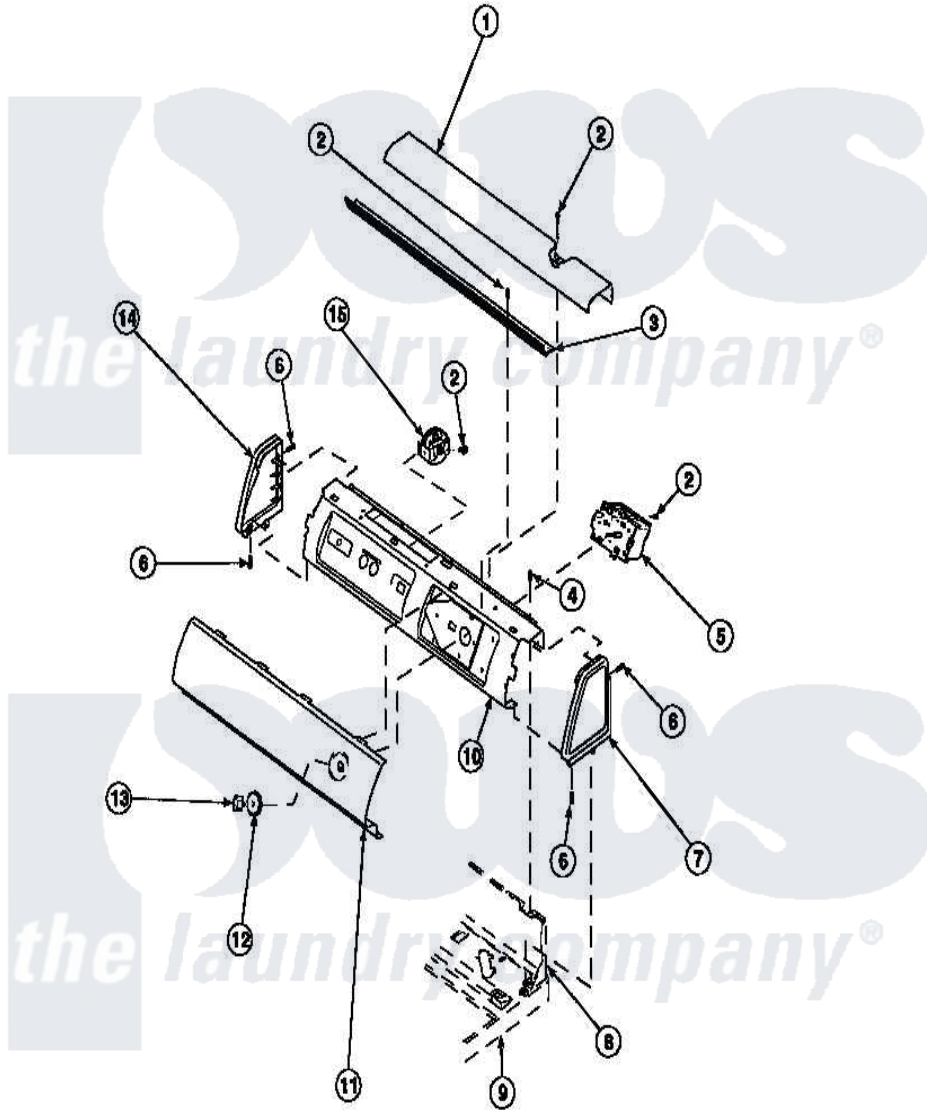

**Amana LW6153WB (BOM: PLW6153WB B) 13 - GRAPHIC PANEL, CTRL
MTG PLATE AND CTRLS**

Amana [Residential Amana LW6153WB \(BOM: PLW6153WB B\) Washer Parts](#) Parts Diagram 13 - GRAPHIC PANEL, CTRL MTG PLATE AND CTRLS
Click on the part number to view part

Item	Original Part Number	Replaced By	Status	Part Description
2	23962	W10116760		Screw
3	Y34826		Not Available	DIFFUSER,LAMP-CLEAR
4	34904	489355		Screw, 8 X 1/2
6	501086	90767		Screw, 8A X 3/8 HeX Washer Head Tapping
7	34817		Not Available	END CAP(RIGHT)
8	34903		Not Available	PANEL, BACK HOOD (USE 37782)
9	34902P		Not Available	TOP
10	34821		Not Available	CONTROL MOUNTING PLATE
12	33817		Not Available	ASSY,TIMER SKIRT-BLACK
13	33897			Knob, Timer-Washer-Blac
14	34818		Not Available	END CAP(LEFT)