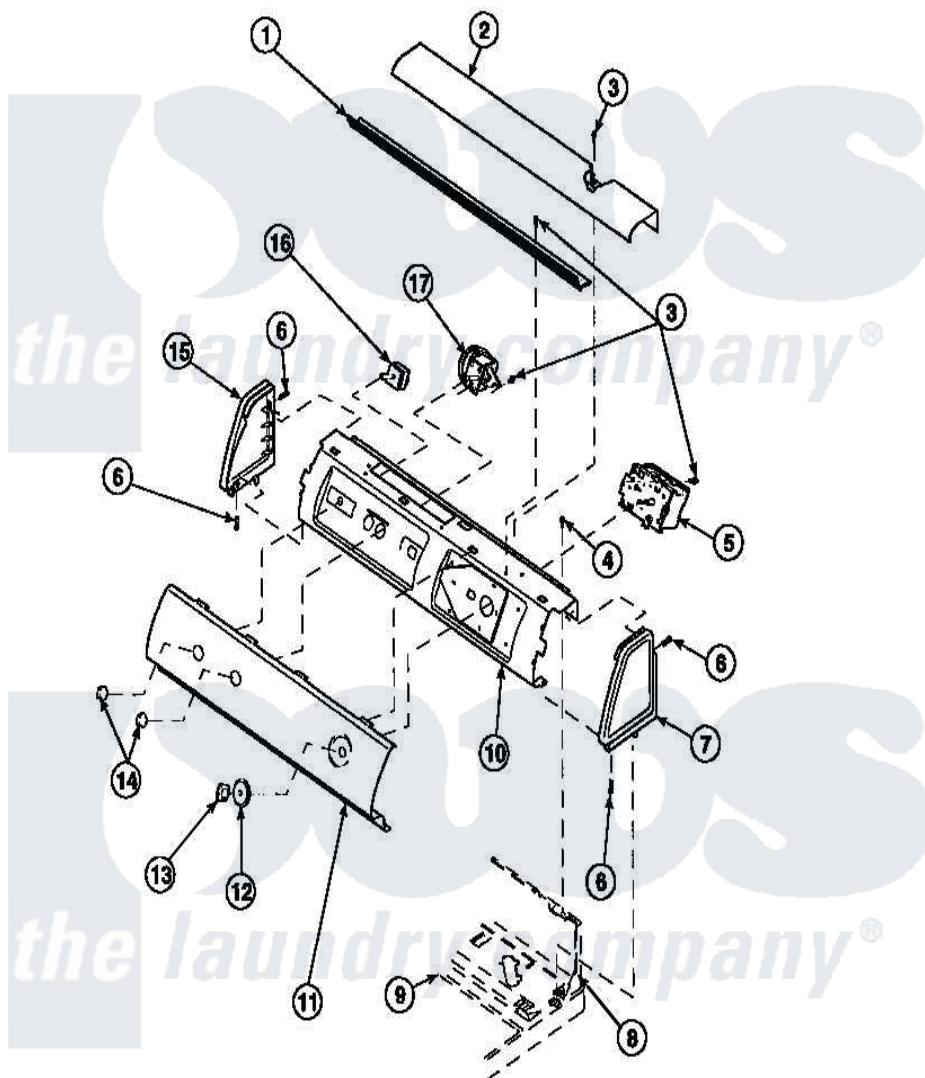

**Amana LW6153WB (BOM: PLW6153WB B) 14 - GRAPHIC PANEL, CTRL
MTG PLATE AND CTRLS**

Amana [Residential Amana LW6153WB \(BOM: PLW6153WB B\) Washer Parts](#) Parts Diagram 14 - GRAPHIC PANEL, CTRL MTG PLATE AND CTRLS
Click on the part number to view part

Item	Original Part Number	Replaced By	Status	Part Description
1	Y34826		Not Available	DIFFUSER,LAMP-CLEAR
2	34824		Not Available	TOP COVER
3	23962	W10116760		Screw
5	34904	489355		Screw, 8 X 1/2
6	501086	90767		Screw, 8A X 3/8 HeX Washer Head Tapping
7	34817		Not Available	END CAP(RIGHT)
8	34903		Not Available	PANEL, BACK HOOD (USE 37782)
9	34902P		Not Available	TOP
11	34821		Not Available	CONTROL MOUNTING PLATE
12	36700		Not Available	TIMER KNOB SKIRT
13	35333		Not Available	TIMER KNOB
14	36701		Not Available	KNOB, TEMP
15	34818		Not Available	END CAP(LEFT)