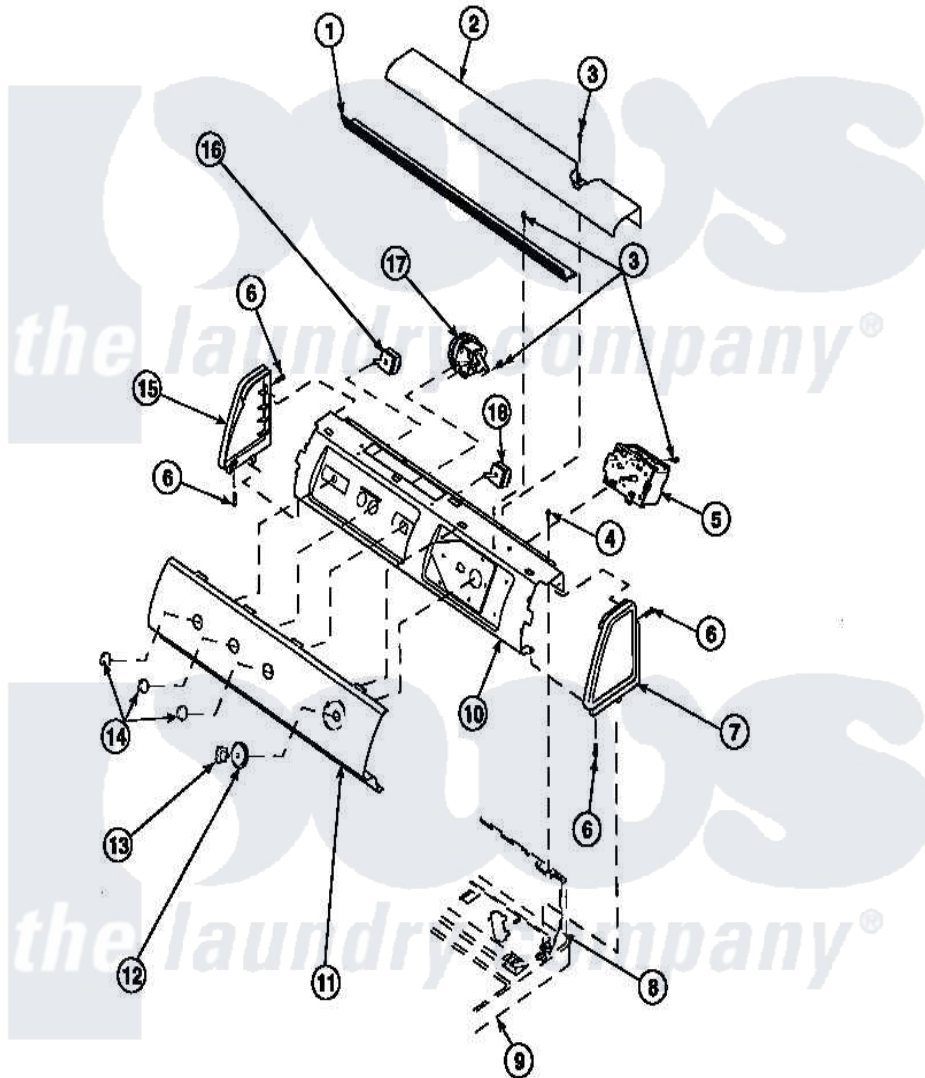

**Amana LW6153WB (BOM: PLW6153WB B) 15 - GRAPHIC PANEL, CTRL  
MTG PLATE AND CTRLS**

Amana [Residential Amana LW6153WB \(BOM: PLW6153WB B\) Washer Parts](#) Parts Diagram 15 - GRAPHIC PANEL, CTRL MTG PLATE AND CTRLS  
Click on the part number to view part

Item	Original Part Number	Replaced By	Status	Part Description
1	Y34826		Not Available	DIFFUSER,LAMP-CLEAR
3	23962	<a href="#">W10116760</a>		Screw
4	34904	<a href="#">489355</a>		Screw, 8 X 1/2
6	501086	<a href="#">90767</a>		Screw, 8A X 3/8 HeX Washer Head Tapping
8	34903		Not Available	PANEL, BACK HOOD (USE 37782)
9	34902P		Not Available	TOP
10	34821		Not Available	CONTROL MOUNTING PLATE