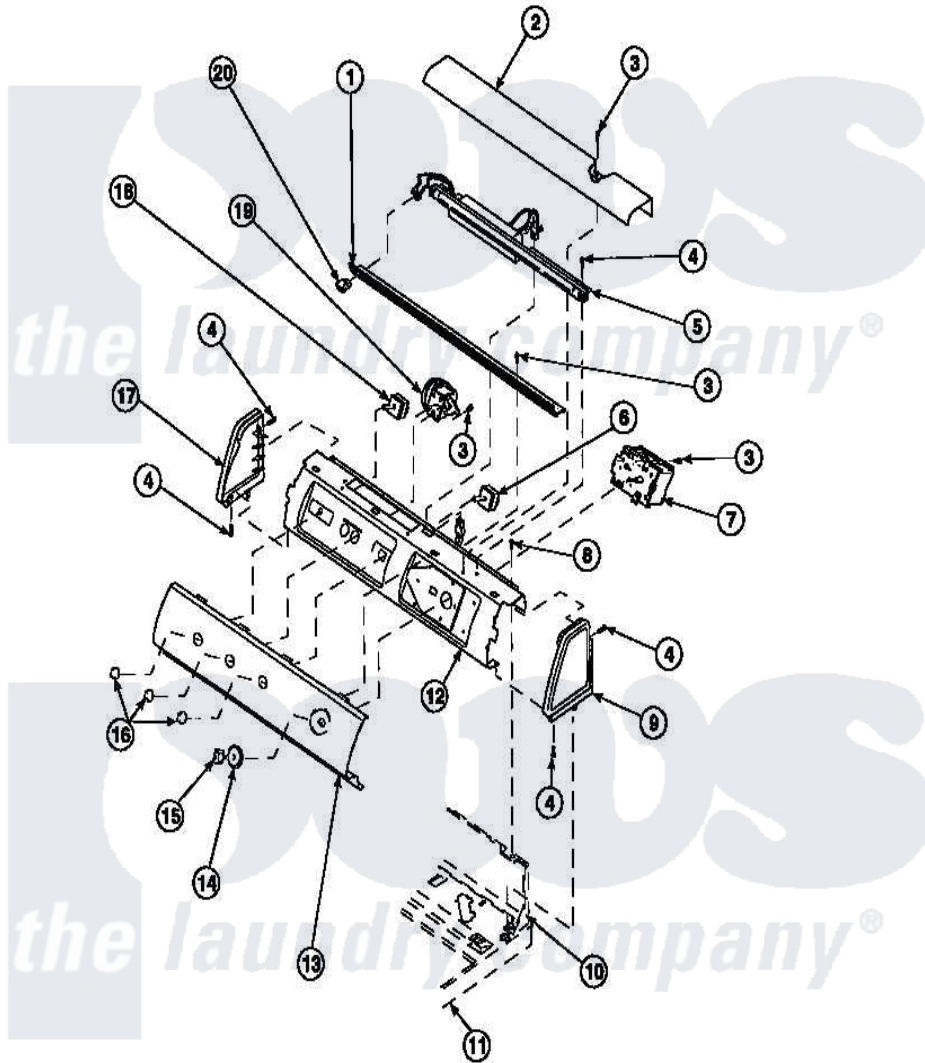

**Amana LW6153WB (BOM: PLW6153WB B) 16 - GRAPHIC PANEL, CTRL
MTG PLATE AND CTRLS**

Amana [Residential Amana LW6153WB \(BOM: PLW6153WB B\) Washer Parts](#) Parts Diagram 16 - GRAPHIC PANEL, CTRL MTG PLATE AND CTRLS
Click on the part number to view part

Item	Original Part Number	Replaced By	Status	Part Description
2	34824		Not Available	TOP COVER
3	23962	W10116760		Screw
4	501086	90767		Screw, 8A X 3/8 HeX Washer Head Tapping
8	34904	489355		Screw, 8 X 1/2
9	34817		Not Available	END CAP(RIGHT)
10	34903		Not Available	PANEL, BACK HOOD (USE 37782)
11	34902P		Not Available	TOP
12	34821		Not Available	CONTROL MOUNTING PLATE
14	36700		Not Available	TIMER KNOB SKIRT
15	35333		Not Available	TIMER KNOB
16	36701		Not Available	KNOB, TEMP
17	34818		Not Available	END CAP(LEFT)