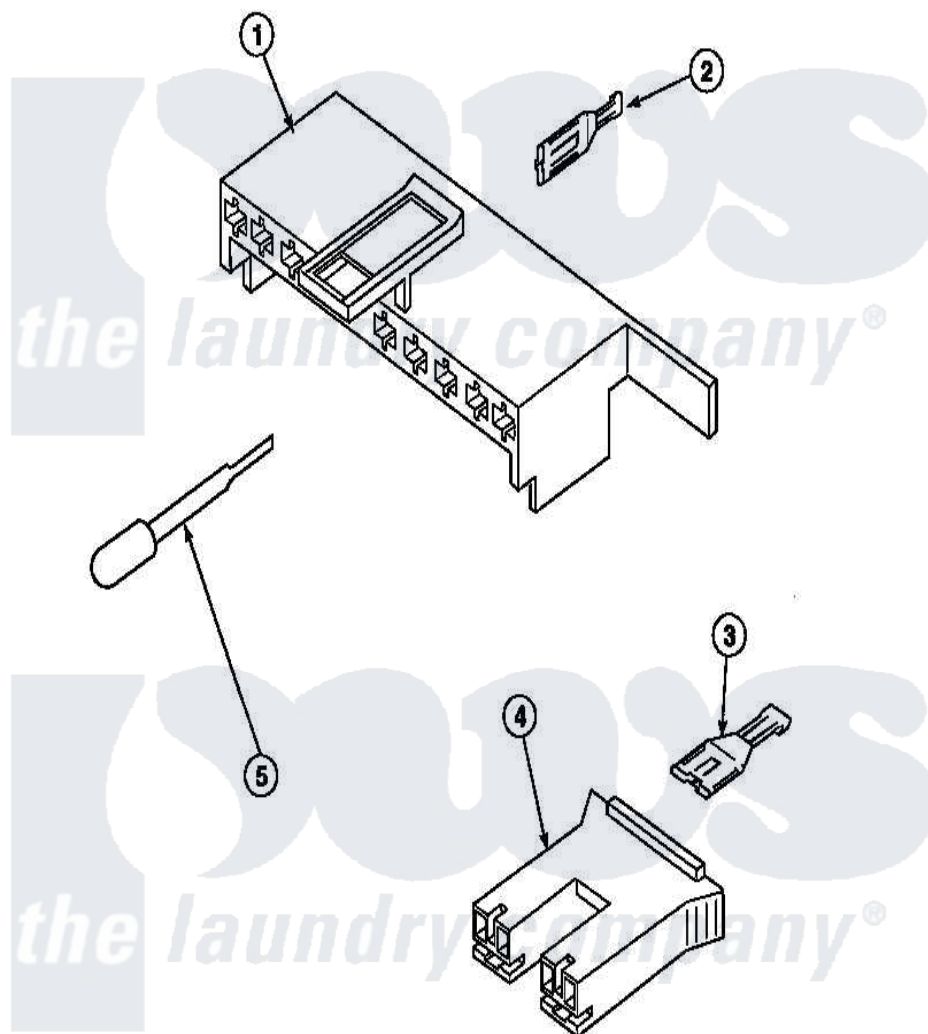

Amana LW6153WB (BOM: PLW6153WB B) 19 - MIXING VALVE & MOTOR CONN BLOCKS, TERM

Amana Residential Amana LW6153WB (BOM: PLW6153WB B) Washer Parts Parts Diagram 19 - MIXING VALVE & MOTOR CONN BLOCKS, TERM
Click on the part number to view part

Item	Original Part Number	Replaced By	Status	Part Description
1	34677			10 Circuit Plug
2	Y00188			Molex Terminal
3	Y00121		Not Available	SPADE TERMINAL(12 GAUGE) (1/4 INCH-(2) 18 GAUGE WIRES O
4	34676			Plug
"	34675		Not Available	PLUG
5	283P4			Terminal Extractor Tool