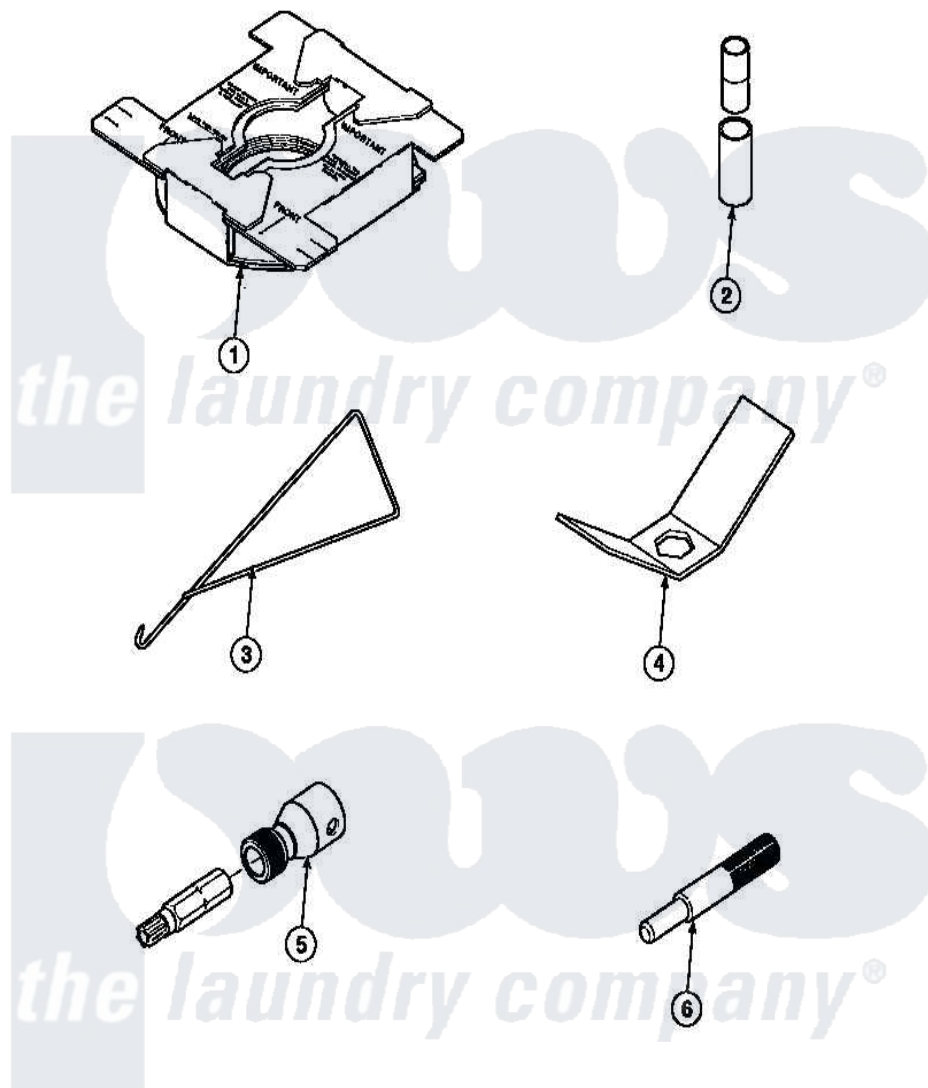

Amana LW6153WB (BOM: PLW6153WB B) 24 - SPECIAL TOOLS

Amana Residential Amana LW6153WB (BOM: PLW6153WB B) Washer Parts Parts Diagram 24 - SPECIAL TOOLS
 Click on the part number to view part

Item	Original Part Number	Replaced By	Status	Part Description
1	36926		Not Available	BRACE, SHIPPING
2	242P4			Installer, Spring
3	289P4	321P4		Hook, Spring
4	237P4	306P4		Hex Wrench
5	282P4			T25 Tamper Resistant Bit
"	24161			Torx Bit Holder
6	305P4		Not Available	TOOL, TRANSMISSION PI
NI	555P3	725P3		Kit