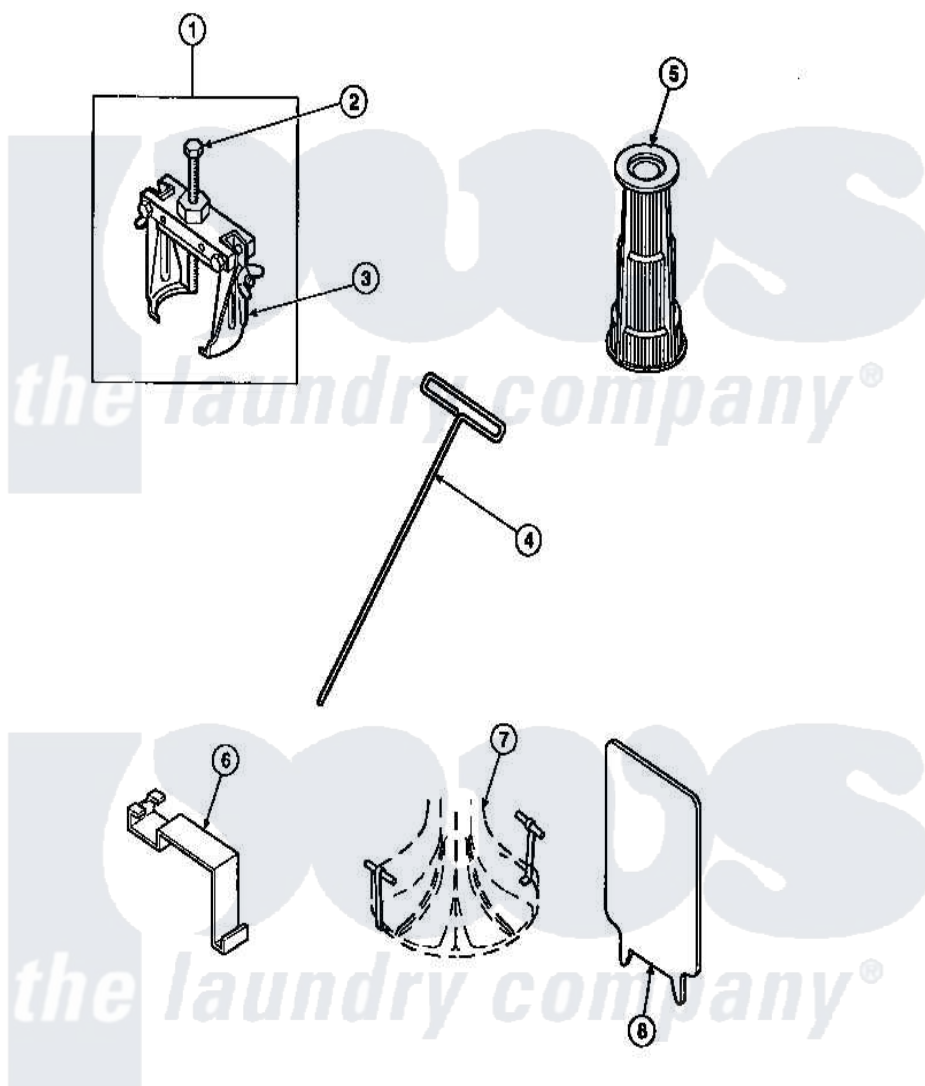

Amana LW6153WB (BOM: PLW6153WB B) 25 - SPECIAL TOOLS

Amana Residential Amana LW6153WB (BOM: PLW6153WB B) Washer Parts Parts Diagram 25 - SPECIAL TOOLS

[Click on the part number to view part](#)

Item	Original Part Number	Replaced By	Status	Part Description
1	294P4			Bell Tool
2	294P4B			Drive Bell Bolt
3	294P4A			Jaw, Drive Bell Tool
4	291P4		Not Available	WRENCH, T - ALLEN
5	293P4			Seal Tool
6	273P4			Tub Cover Gasket Tool
7	254P4P			Agitator Hooks
8	272P4			Tool, Lid Switch Instal
NI	555P3	725P3		Kit