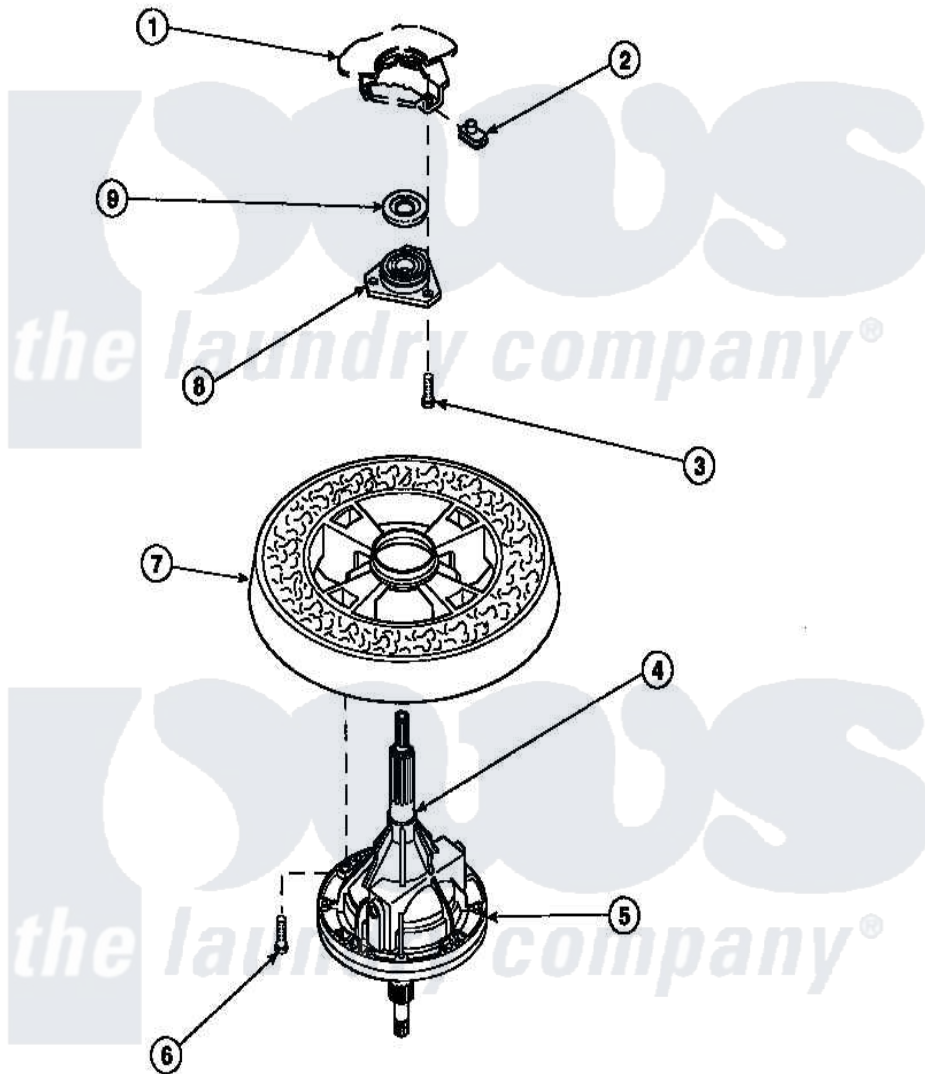

Amana LW6153WB (BOM: PLW6153WB B) 27 - TRANSMISSION ASSY AND BALANCE RING

Amana Residential Amana LW6153WB (BOM: PLW6153WB B) Washer Parts Parts Diagram 27 - TRANSMISSION ASSY AND BALANCE RING
Click on the part number to view part

Item	Original Part Number	Replaced By	Status	Part Description
1	34439P			Outer Tub
2	27222			Nut, Retainer 5/16-18
3	36991	3400500		Bolt, 3405245 5/16-18 X 3/4
4	27604P			Never-Seeze 1 Oz Tube
5	34526P			Assembly, Transmission
6	37047		Not Available	SCREW, CAP
7	34731		Not Available	ASSY,BALANCE RING-COMPL
8	27182	40004201P		Main Bearing Assembly
9	27187			Flinger