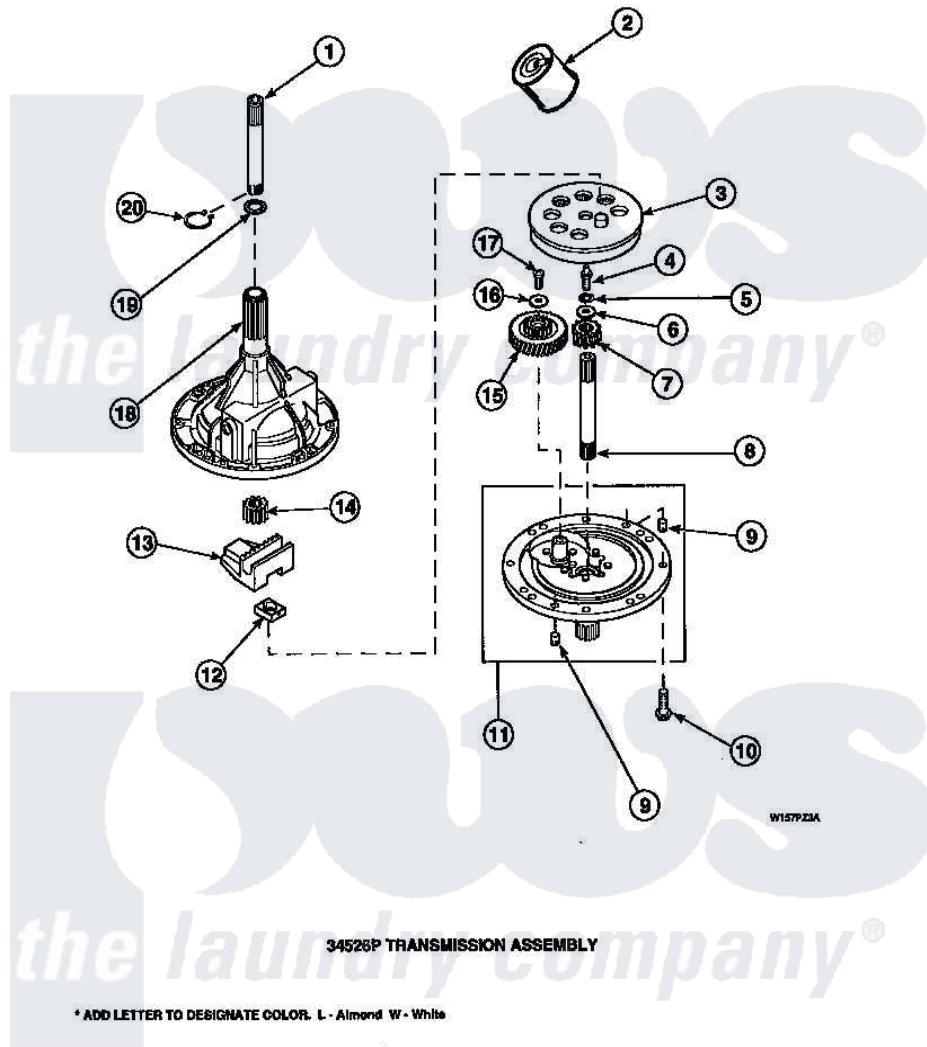

Amana LW6153WM (BOM: PLW6153WM A) 01 - 34526P TRANSMISSION ASSY

Amana Residential Amana LW6153WM (BOM: PLW6153WM A) Washer Parts Parts Diagram 01 - 34526P TRANSMISSION ASSY
 Click on the part number to view part

Item	Original Part Number	Replaced By	Status	Part Description
1	Y36570			Shaft, Output
2	27243P			Oil, CW Transmission F-
3	26577			Assembly, Gear And Stud
4	27030		Not Available	SCREW, 1/4-20 SPECIAL
5	21456			Lockwasher, 1/4 Intshkp
6	26509	40041501		Washer
7	36562			Pinion, Drive
8	34853			Shaft, Input
9	27172			Pin, Dowel
10	32814		Not Available	SCREW, 1/4-20X7/8 SERRA
11	38290			Assembly, Cover
12	26493			Slide
13	Y31526			Rack
14	27003			Pinion, Agitator
15	29161			Gear, Reduction

16	29260	Not Available	WASHER
17	29273		Screw, 1/4-20 X 3/8
18	33223	Not Available	ASSY, TRANSMISSION CASE
19	35092		Washer, 3628id X 1.00 X .056
20	27197		Ring, Retaining
NI	37577P	Not Available	SEALANT