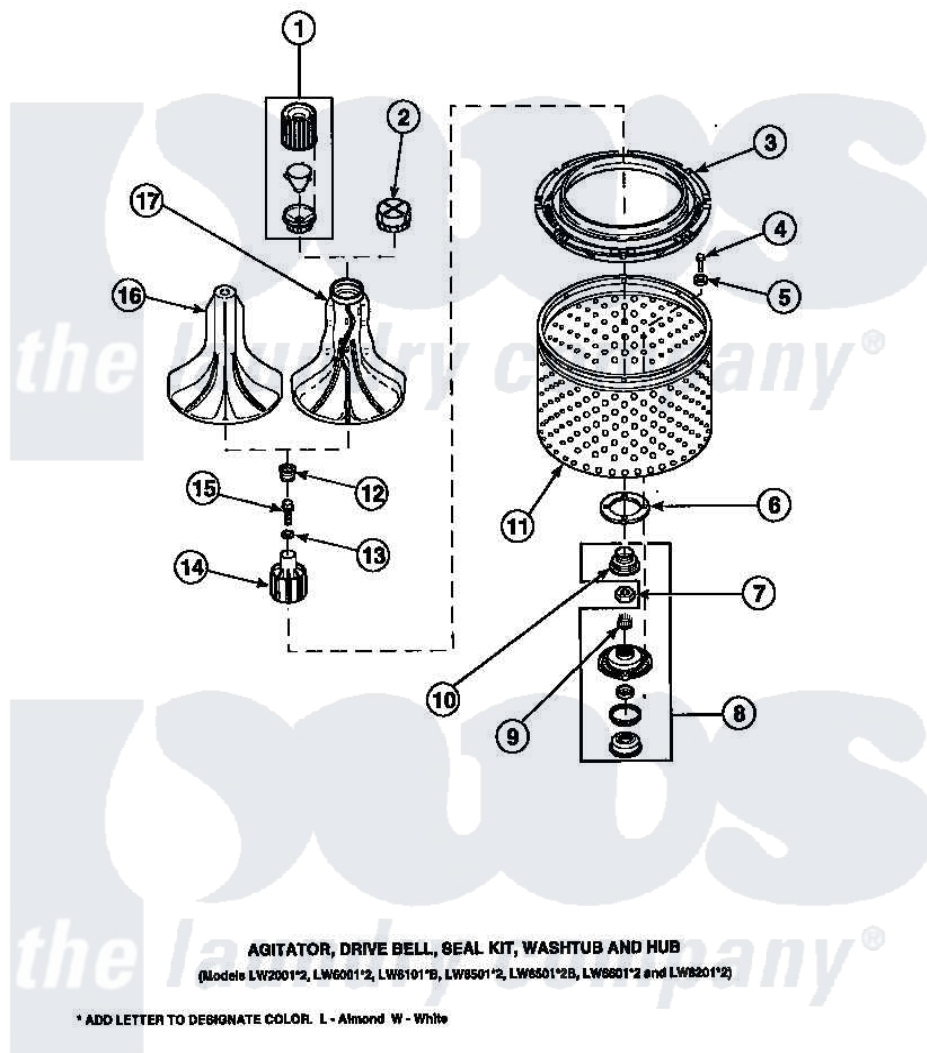

Amana LW6153WM (BOM: PLW6153WM A) 02 - AGITATOR/DRIVE BELL/SEAL KIT/TUB & HUB

Amana Residential Amana LW6153WM (BOM: PLW6153WM A) Washer Parts Parts Diagram 02 - AGITATOR/DRIVE BELL/SEAL KIT/TUB & HUB
 Click on the part number to view part

Item	Original Part Number	Replaced By	Status	Part Description
1	36542	40002101W		Assembly, Fabric Softner
2	36515			Cap, Agitator
3	35035			Guard, Clothes
4	27202	W10116787		Screw
5	28094			Gasket
6	27125	39122		Gasket, Washtub
7	Y29220	40016301		Nut, Lock
8	495P3	R9900552		Hub And Seal
9	29728	40008301		Insert, Spline
10	36425	40016101		Seal, Bell Drive
11	34521P			Assembly, Tub
12	36511	40008401		Plug, Bell
13	36472			O-Ring
14	36443P	R9900189		Kit, Drive Bell And Seal
15	34288	40065102		Screw, Shoulder 1/4