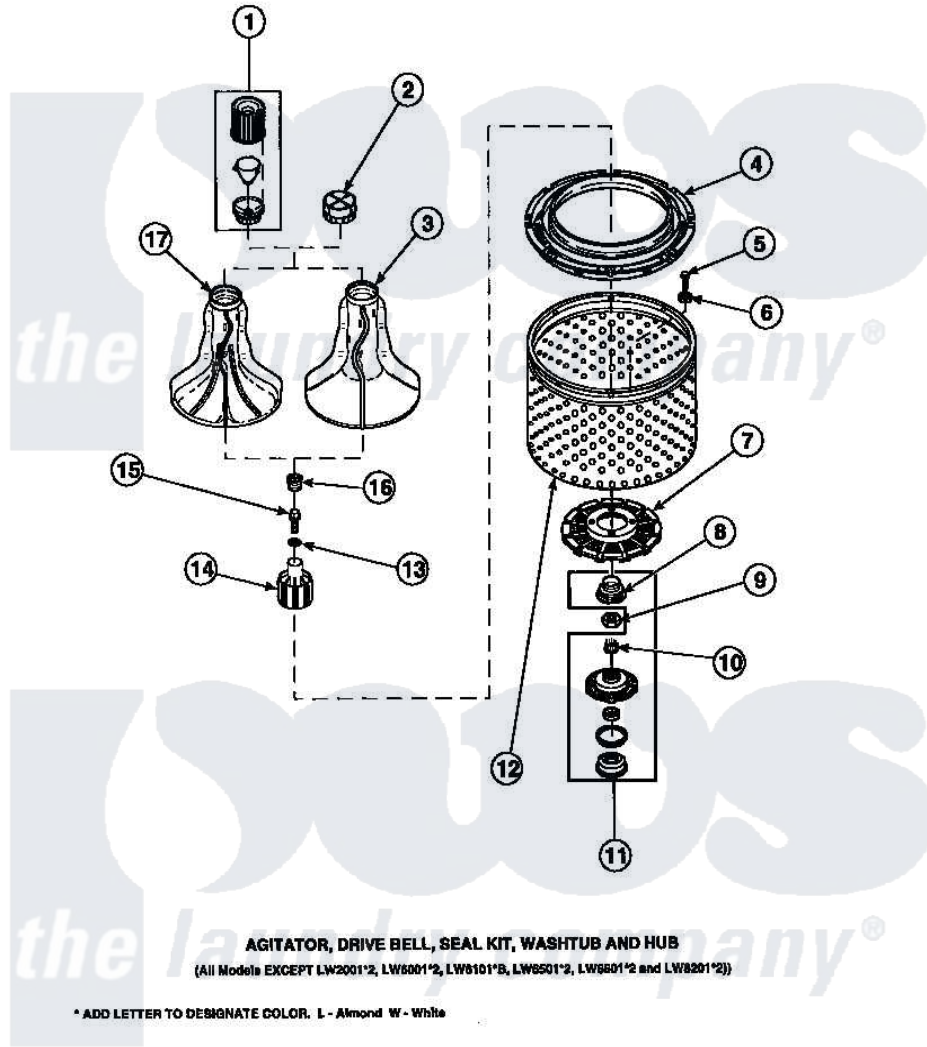

Amana LW6153WM (BOM: PLW6153WM A) 03 - AGITATOR/DRIVE BELL/SEAL KIT/TUB & HUB

Amana Residential Amana LW6153WM (BOM: PLW6153WM A) Washer Parts Parts Diagram 03 - AGITATOR/DRIVE BELL/SEAL KIT/TUB & HUB
 Click on the part number to view part

Item	Original Part Number	Replaced By	Status	Part Description
1	36542	40002101W		Assembly, Fabric Softner
2	36515			Cap, Agitator
4	35035			Guard, Clothes
5	27202	W10116787		Screw
6	28094			Gasket
8	36425	40016101		Seal, Bell Drive
9	Y29220	40016301		Nut, Lock
10	29728	40008301		Insert, Spline
11	495P3	R9900552		Hub And Seal
12	33501P	R9900144		Kit- Wash
13	36472			O-Ring
15	34288	40065102		Screw, Shoulder 1/4
16	36511	40008401		Plug, Bell
17	33174	40000501W		Agitator, Flex Vane